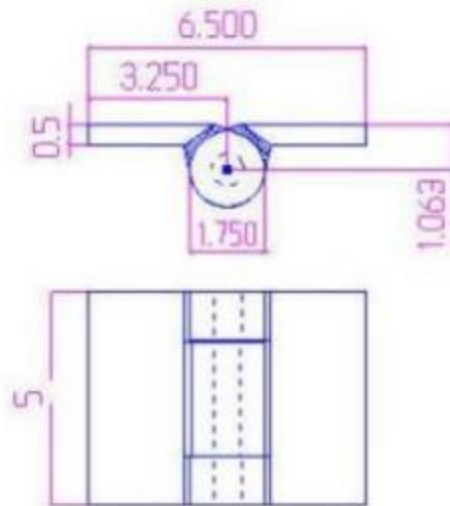

## 5" x 6 1/2" Stainless Steel Security Hinges

Model Number: 1000-304

Price: £ 631.8

- Material Type: 304L Stainless Steel
- Mount: Weld On
- Type: Non-Handed
- Application: Security
- Maximum Door Weight: 1,000 LBS
- Maximum Radial Load: 400 LBS
- Approx Width: 6 1/2"
- Height: 5"
- Leaf Thickness: 1/2"
- Weight: 7 1/2"