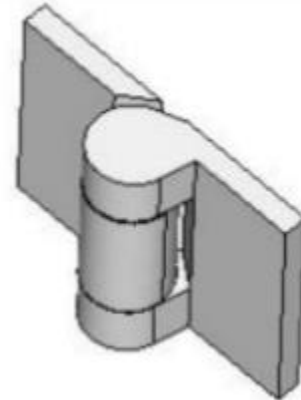

## 5" x 6 1/2" Stainless Steel Security Hinges

Model Number: 1000-304

Price: £ 631.8

- Material Type: 304L Stainless Steel
- Mount: Weld On
- Type: Non-Handed
- Application: Security
- Maximum Door Weight: 1,000 LBS
- Maximum Radial Load: 400 LBS
- Approx Width: 6 1/2"
- Height: 5"
- Leaf Thickness: 1/2"
- Weight: 7 1/2"