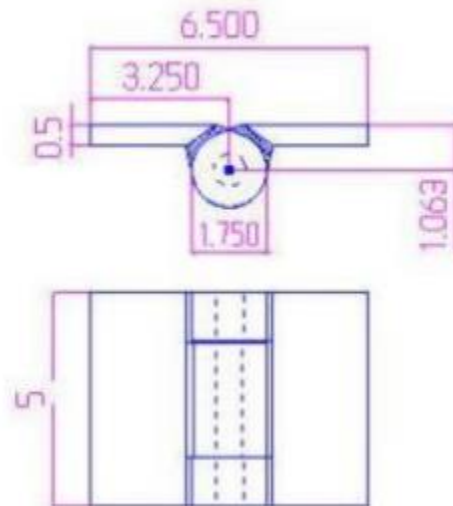

5" x 6 1/2" Stainless Steel Security Hinge

Model Number: 1000- 304 Security Hinge

Price: £ On Request

- Material Type: 304L Stainless Steel
- Mount: Weld On
- Type: Non-Handed
- Application: Security
- Maximum Door Weight: 1,000 LBS
- Maximum Radial Load: 400 LBS
- Approx Width: 6 1/2"
- Height: 5"
- Leaf Thickness: 1/2"
- Weight: 7 1/2"