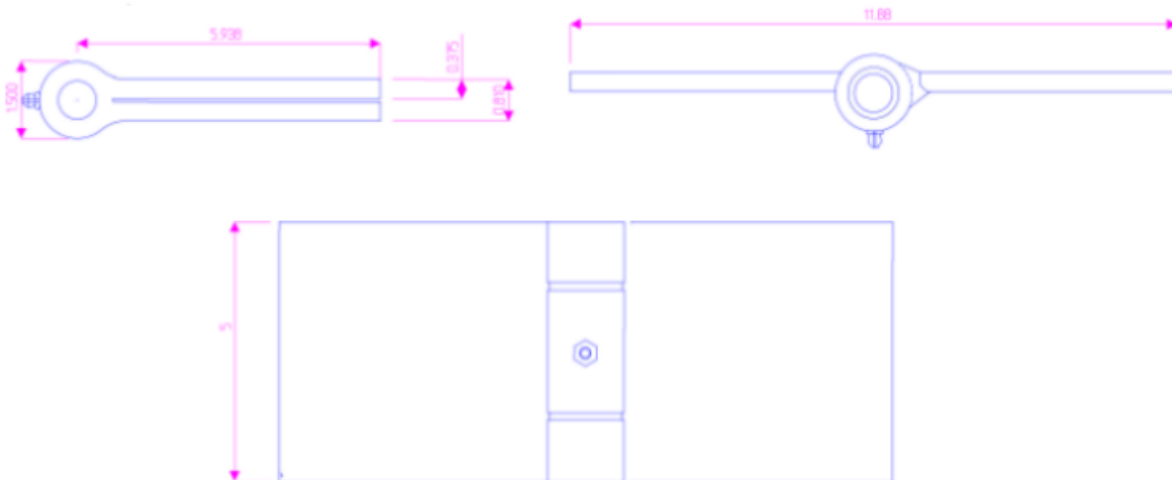

## 6" x 11 7/8" Stainless Steel Mortise Hinges

Model Number: 1200-316 Full Mortise

Price: £ 607.50

- Application: Mortise
- Type: Non-Handed
- Material Type: 316L Stainless Steel
- Maximum Door Weight: 1200 LBS
- Maximum Radial Load: 400 LBS
- Mount: Weld On
- Approx Width: 11 7/8"
- Height: 6"
- Bearing Type: Oil-Lite Bronze Bushing
- Finish: Plain
- Service: Medium Duty