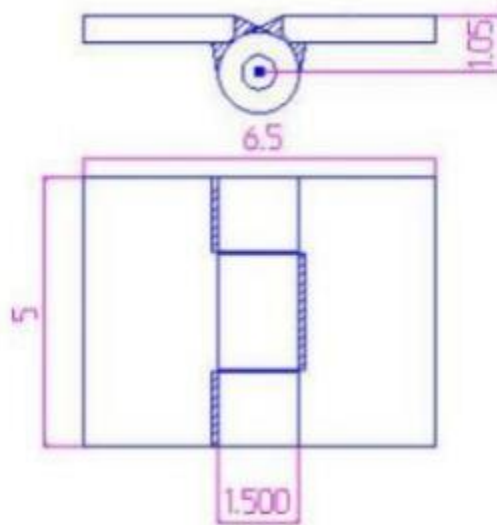

5" x 6 1/2" Stainless Steel Security Hinges

Model Number: 2000-304 Security Hinges

Price: £ 708.75

- Material Type: 304L Stainless Steel
- Mount: Weld On
- Type: Non-Handed
- Application: Security
- Maximum Door Weight: 2,000 LBS
- Maximum Radial Load: 800 LBS
- Approx Width: 6 1/2"
- Height: 5"
- Leaf Thickness: 1/2"
- Weight: 7 LBS