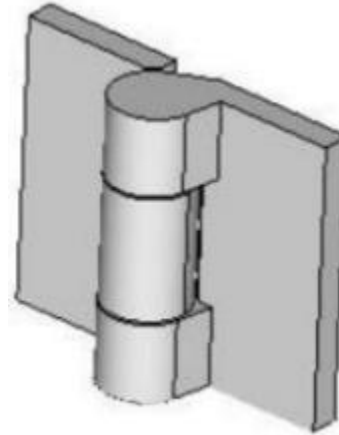

5" x 6 1/2" Stainless Steel Security Hinges

Model Number: 2000-304

Price: £ 708.75

- Material Type: 304L Stainless Steel
- Mount: Weld On
- Type: Non-Handed
- Application: Security
- Maximum Door Weight: 2,000 LBS
- Maximum Radial Load: 800 LBS
- Approx Width: 6 1/2"
- Height: 5"
- Leaf Thickness: 1/2"
- Weight: 7 LBS