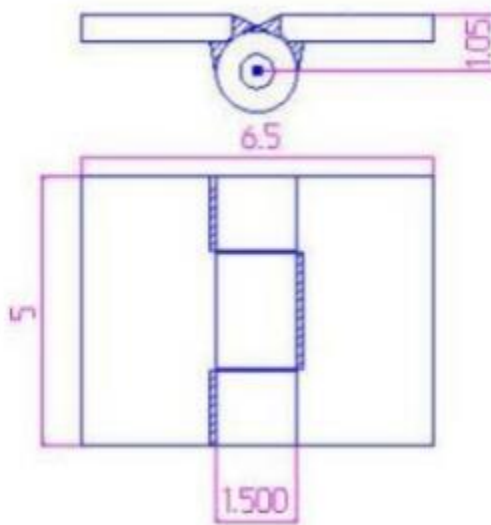

5" x 6 1/2" Stainless Steel Security Hinges

Model Number: 2000-304

Price: £ 708.75

- Material Type: 304L Stainless Steel
- Mount: Weld On
- Type: Non-Handed
- Application: Security
- Maximum Door Weight: 2,000 LBS
- Maximum Radial Load: 800 LBS
- Approx Width: 6 1/2"
- Height: 5"
- Leaf Thickness: 1/2"
- Weight: 7 LBS