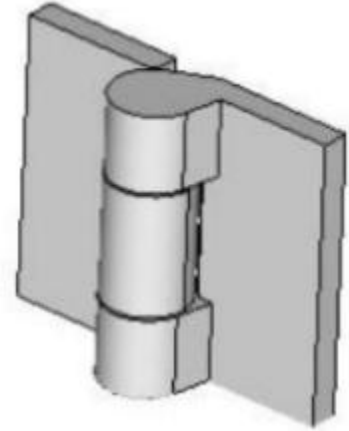

5" x 6 1/2" Stainless Steel Security Hinges

Model Number: 2000-316

Price: £ 737.1

- Material Type: 316L Stainless Steel
- Mount: Weld On
- Type: Non-Handed
- Application: Security
- Maximum Door Weight: 2,000 LBS
- Maximum Radial Load: 800 LBS
- Approx Width: 6 1/2"
- Height: 5"
- Leaf Thickness: 1/2"
- Weight: 7 LBS