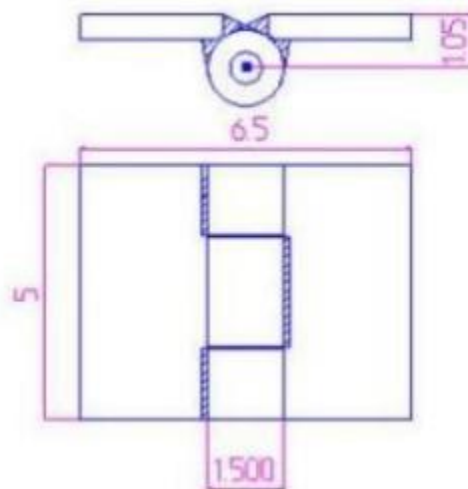

5" x 6 1/2" Stainless Steel Security Hinges

Model Number: 2000-316

Price: £ 737.1

- Material Type: 316L Stainless Steel
- Mount: Weld On
- Type: Non-Handed
- Application: Security
- Maximum Door Weight: 2,000 LBS
- Maximum Radial Load: 800 LBS
- Approx Width: 6 1/2"
- Height: 5"
- Leaf Thickness: 1/2"
- Weight: 7 LBS