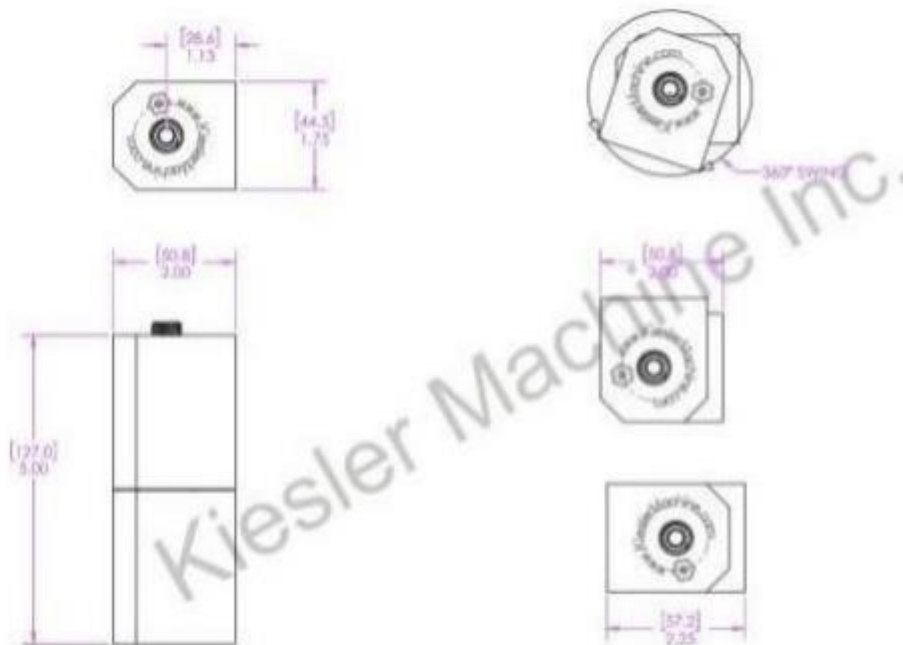

6"x 2 x 2.50" Heavy Duty Barrel Hinge

Model Number: 2100KB-304

Price: £ 700

- Material Type: 304L stainless steel
- Maximum Vertical Load: 4,000 LBS
- Maximum Radial Load: 1,630 LBS
- Approx. Width: 2 x 2.504"
- Height: 6"
- Weight: 8.5 LBS
- Mounting: Weld-on