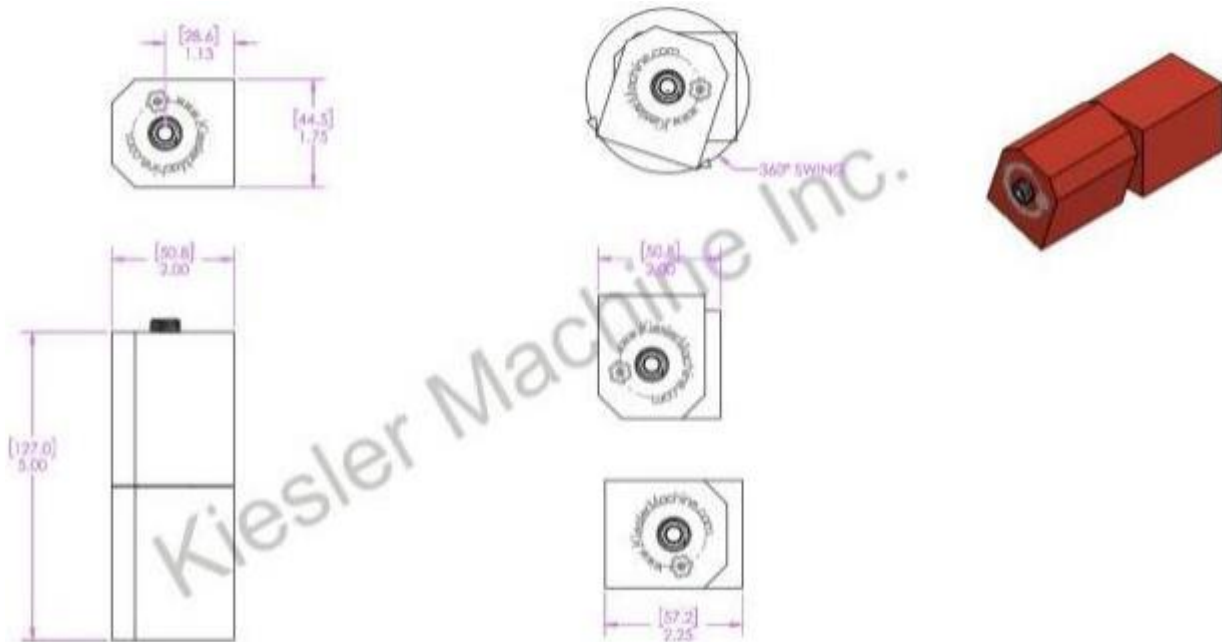

6"x 2 x 2.50" Heavy Duty Barrel Hinge

Model Number: 2100KB-304

Price: £ 700

- Material Type: 304L stainless steel
- Maximum Vertical Load: 4,000 LBS
- Maximum Radial Load: 1,630 LBS
- Approx. Width: 2 x 2.50"
- Height: 6"
- Weight: 8.5 LBS
- Mounting: Weld-on