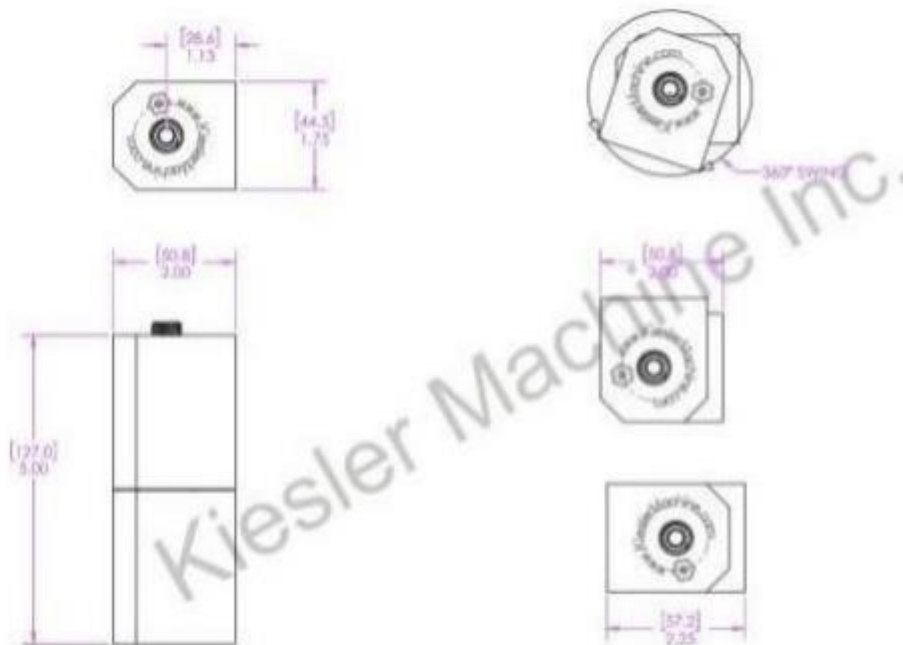

6"x 2 x 2.5" Heavy Duty Barrel Hinge

Model Number: 2100KB-316

Price: £ 725

- Material Type: 304L stainless steel
- Maximum Vertical Load: 4,000 LBS
- Maximum Radial Load: 1,630 LBS
- Approx. Width: 2 x 2.504"
- Height: 6"
- Weight: 8.5 LBS
- Mounting: Weld-on