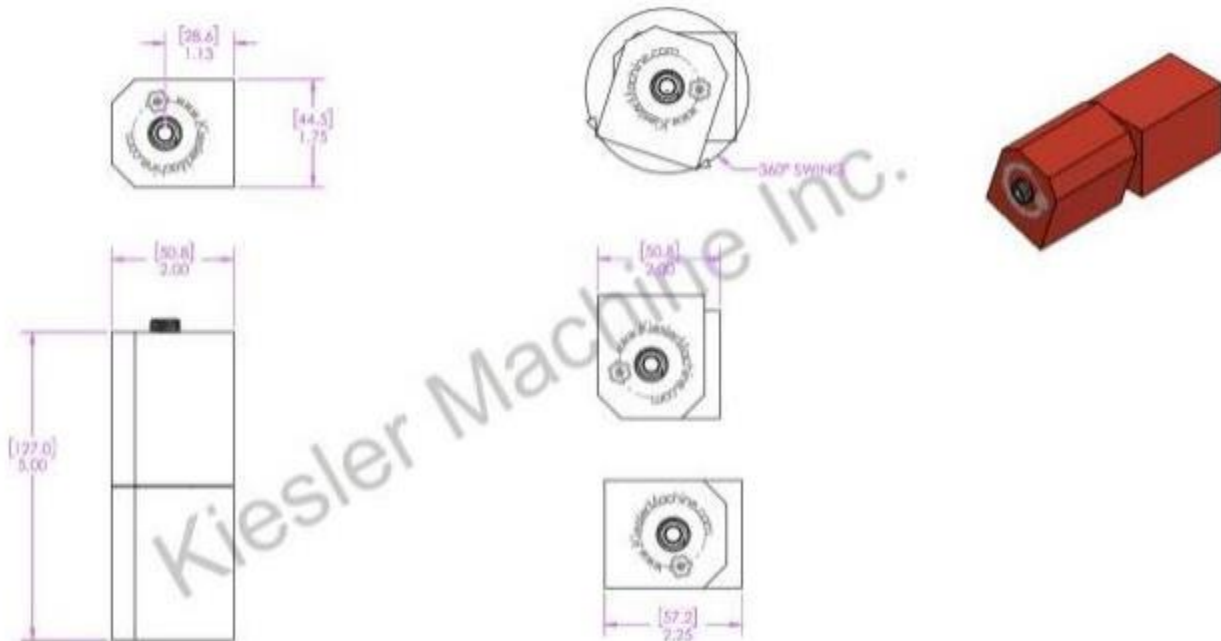

6"x 2 x 2.50" Heavy Duty Barrel Hinge

Model Number: 2100KB-316

Price: £ 725

- Material Type: 316L Stainless steel
- Maximum Vertical Load: 4,000 LBS
- Maximum Radial Load: 1,630 LBS
- Approx. Width: 2 x 2.504"
- Height: 6"
- Weight: 8.5 LBS
- Mounting: Weld-on