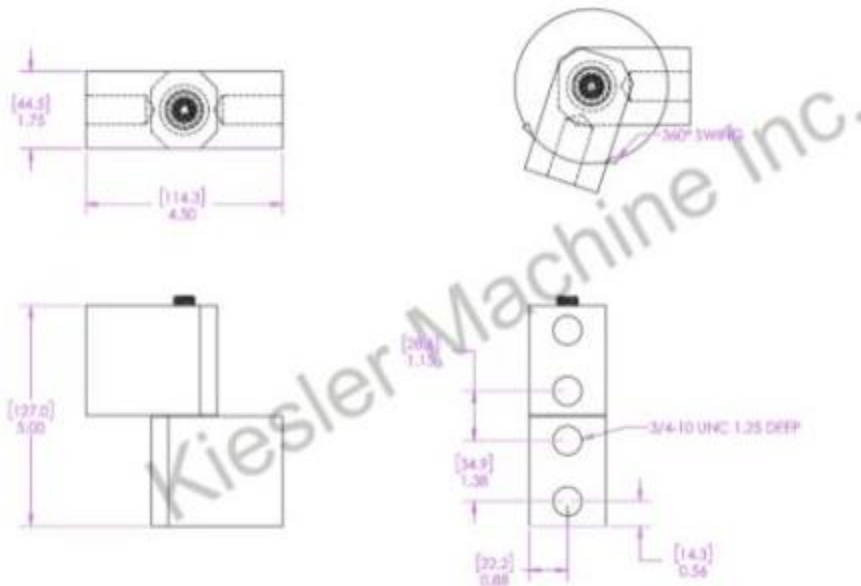

6"x 4" Extended Barrel Hinge

Model Number: 2100KS-316

Price: £ 801.90

- Material Type: 316L Stainless Steel
- Maximum Vertical Load: 4,000 LBS
- Maximum Radial Load: 1,630 LBS
- Approx. Width: 4"
- Height: 6"
- Weight: 12 LBS