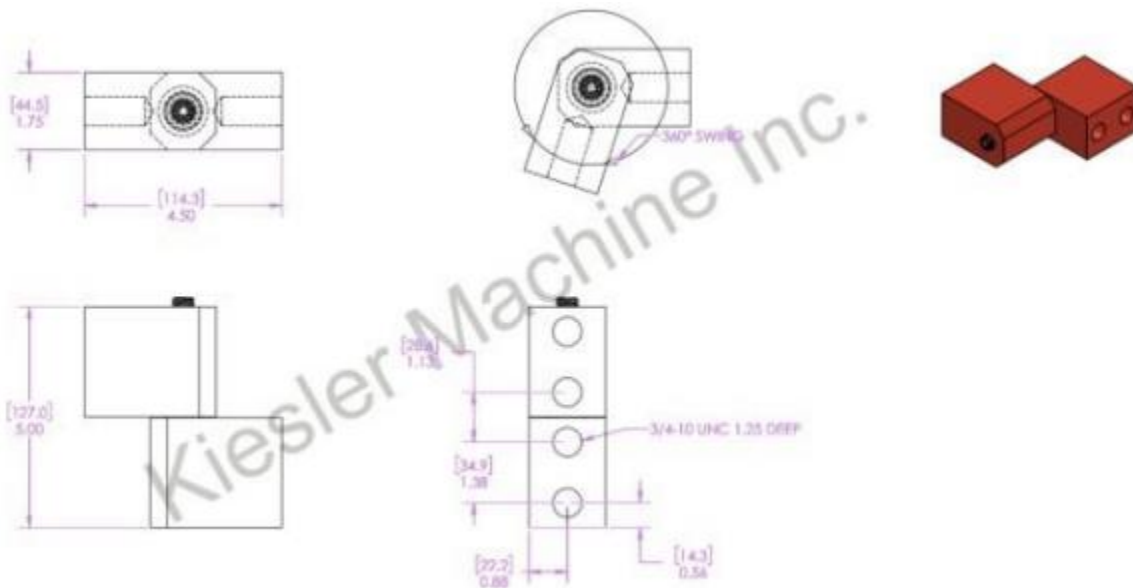

6"x 4" Extended Barrel Hinge

Model Number: 2100KS

Price: £ 453.60

- Material Type: Carbon Steel
- Maximum Vertical Load: 4,000 LBS
- Maximum Radial Load: 1,630 LBS
- Approx. Width: 4"
- Height: 6"
- Weight: 17 LBS