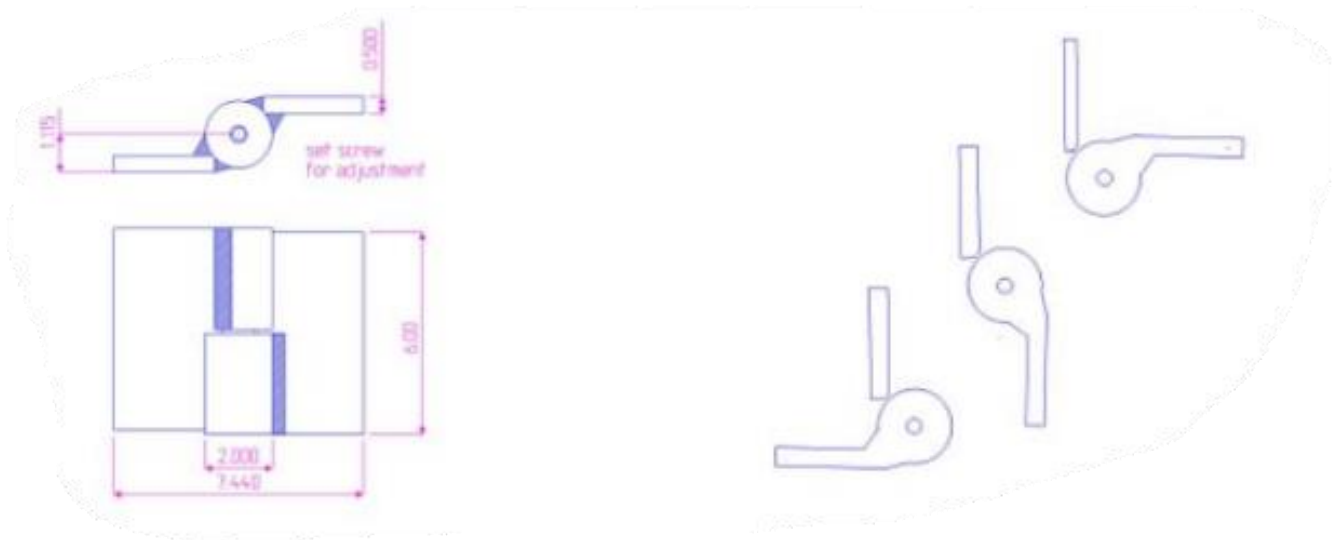

## 6" x 7 7/16" Heavy Duty Half Mortise Hinge

Model Number: 2100LH-304 Half Mortise

Price: £ 755

- Application: Half Mortise
- Type: Left-Handed
- Material Type: 304L Stainless Steel
- Maximum Door Weight: 4000 LBS
- Maximum Radial Load: 1630 LBS
- Mount: Weld On
- Approximately Width: 7 7/16"
- Weight: 13 LBS
- Height: 6"
- Bearing Type: Needle & Thrust Bearings
- Finish: Plain
- Service: Heavy Duty