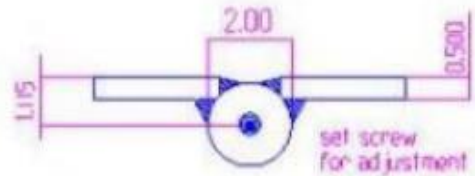

## 6" x 7 7/16" Carbon Steel Heavy Duty Hinges

Model Number: 2100 LH-304

Price: £ 757.35

- Material Type: 304L Stainless Steel
- Mount: Weld On
- Maximum Door Weight: 4,000 LBS
- Maximum Radial Load: 1,630 LBS
- Approx Width: 7 7/16"
- Height: 6"
- Leaf Thickness: 1/2"
- Weight: 13 LBS