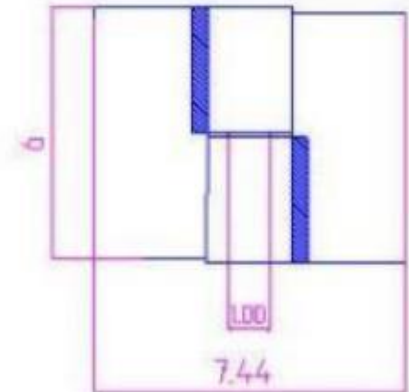

## 6" x 7 7/16" Carbon Steel Heavy Duty Hinges

Model Number: 2100 LH-304

Price: £ 757.35

- Material Type: 304L Stainless Steel
- Mount: Weld On
- Maximum Door Weight: 4,000 LBS
- Maximum Radial Load: 1,630 LBS
- Approx Width: 7 7/16"
- Height: 6"
- Leaf Thickness: 1/2"
- Weight: 13 LBS