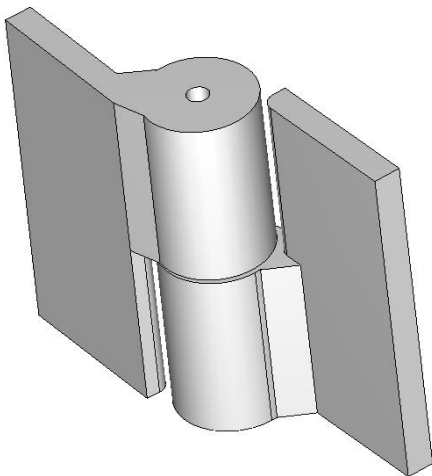

6" x 7 7/16" Stainless Steel Heavy Duty Hinge

Model Number: 2100LH-304

Price: £ 755

- Material Type: 304L Stainless Steel
- Mount: Weld On
- Maximum Door Weight: 4,000 LBS
- Maximum Radial Load: 1,630 LBS
- Approx Width: 7 7/16"
- Height: 6"
- Leaf Thickness: 1/2"
- Weight: 13 LBS