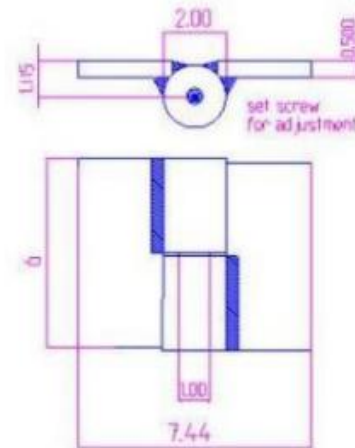

6" x 7 7/16" Stainless Steel Heavy Duty Hinge

Model Number: 2100LH-304

Price: £ 755

- Material Type: 304L Stainless Steel
- Mount: Weld On
- Maximum Door Weight: 4,000 LBS
- Maximum Radial Load: 1,630 LBS
- Approx Width: 7 7/16"
- Height: 6"
- Leaf Thickness: 1/2"
- Weight: 13 LBS