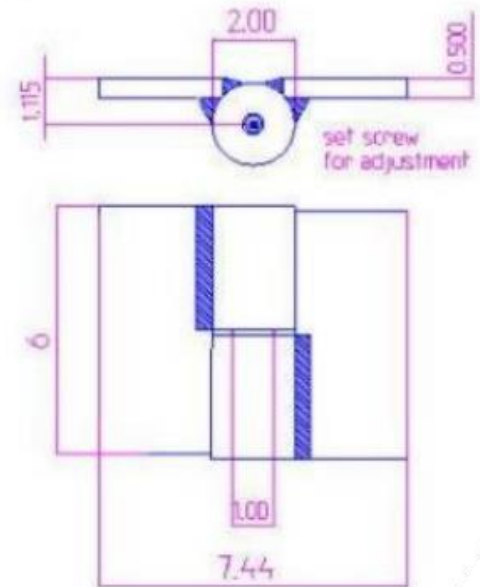

## 6" x 7 7/16" Stainless Steel Heavy Duty Hinges

Model Number: 2100 LH-316

Price: £ 785.7

- Material Type: 316L Stainless Steel
- Mount: Weld On
- Maximum Door Weight: 4,000 LBS
- Maximum Radial Load: 1,630 LBS
- Approx Width: 7 7/16"
- Height: 6"
- Leaf Thickness: 1/2"
- Weight: 13 LBS