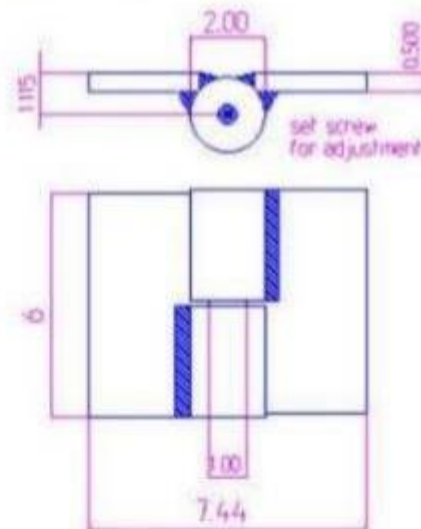

## 6" x 7 7/16" Carbon Steel Heavy Duty Hinge

Model Number: 2100LH-GALV

Price: £ 680.4

- Maximum Door Weight: 4,000 LBS
- Maximum Radial Load: 1,630 LBS
- Approx Width: 7 7/16"
- Height: 6"
- Leaf Thickness: 1/2"
- Weight: 13 LBS
- Mount: Weld On
- Material Type: Carbon Steel
- Finish: Hot Dipped Galvanized