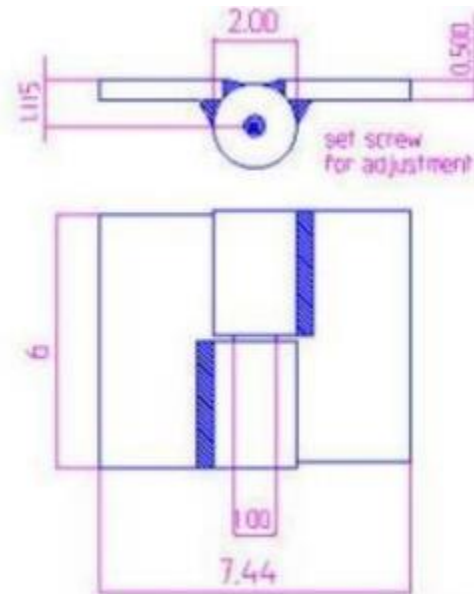

6" x 7 7/16" Stainless Steel Heavy Duty Hinge

Model Number: 2100RH-304

Price: £ 755

- Material Type: 304L Stainless Steel
- Mount: Weld On
- Maximum Door Weight: 4,000 LBS
- Maximum Radial Load: 1,630 LBS
- Approx Width: 7 7/16"
- Height: 6"
- Leaf Thickness: 1/2"
- Weight: 13 LBS