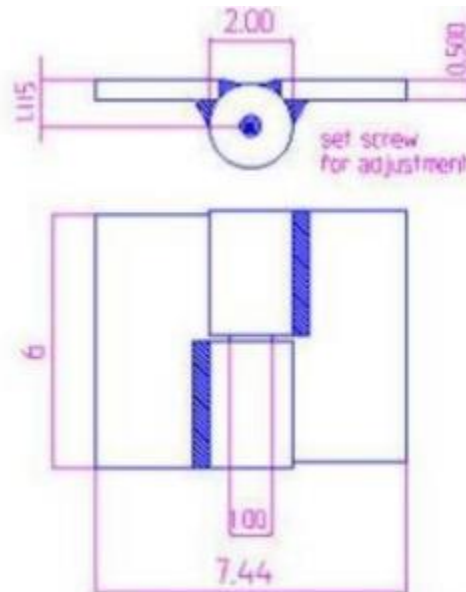

6" x 7 7/16" Stainless Steel Heavy Duty Hinges

Model Number: 2100 RH-304

Price: £ 757.35

- Material Type: 304L Stainless Steel
- Mount: Weld On
- Maximum Door Weight: 4,000 LBS
- Maximum Radial Load: 1,630 LBS
- Approx Width: 7 7/16"
- Height: 6"
- Leaf Thickness: 1/2"
- Weight: 13 LBS