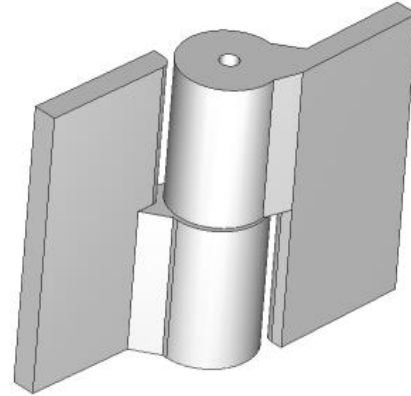

6" x 7 7/16" Stainless Steel Heavy Duty Hinge

Model Number: 2100RH-304

Price: £ 755

- Material Type: 304L Stainless Steel
- Mount: Weld On
- Maximum Door Weight: 4,000 LBS
- Maximum Radial Load: 1,630 LBS
- Approx Width: 7 7/16"
- Height: 6"
- Leaf Thickness: 1/2"
- Weight: 13 LBS