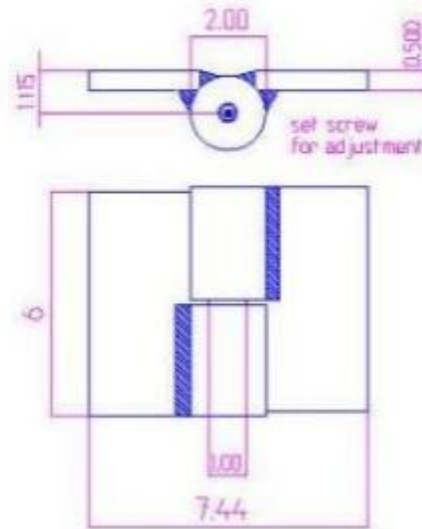

6" x 7 7/16" Stainless Steel Heavy Duty Hinges

Model Number: 2100 RH-316

Price: £ 785.7

- Material Type: 316L Stainless Steel
- Mount: Weld On
- Maximum Door Weight: 4,000 LBS
- Maximum Radial Load: 1,630 LBS
- Approx Width: 7 7/16"
- Height: 6"
- Leaf Thickness: 1/2"
- Weight: 13 LBS