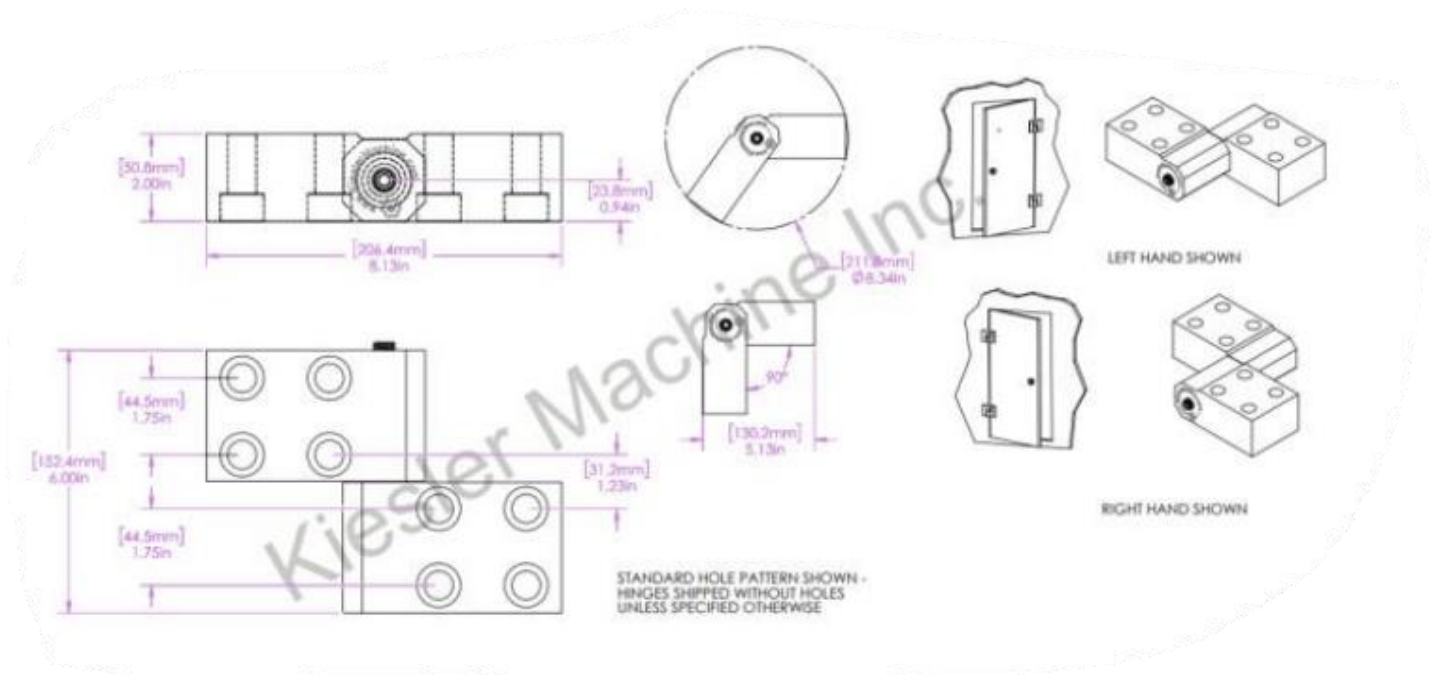

6"x 4" Model K Hinges

Model Number: 2100-K-LH-304

Price: £ 775

- Material Type: 304L Stainless Steel
- Maximum Vertical Load: 4,000 LBS
- Maximum Radial Load: 1,630 LBS
- Approx. Width: 4"
- Height: 6"
- Leaf Thickness: 1/2"
- Weight: 12 LBS