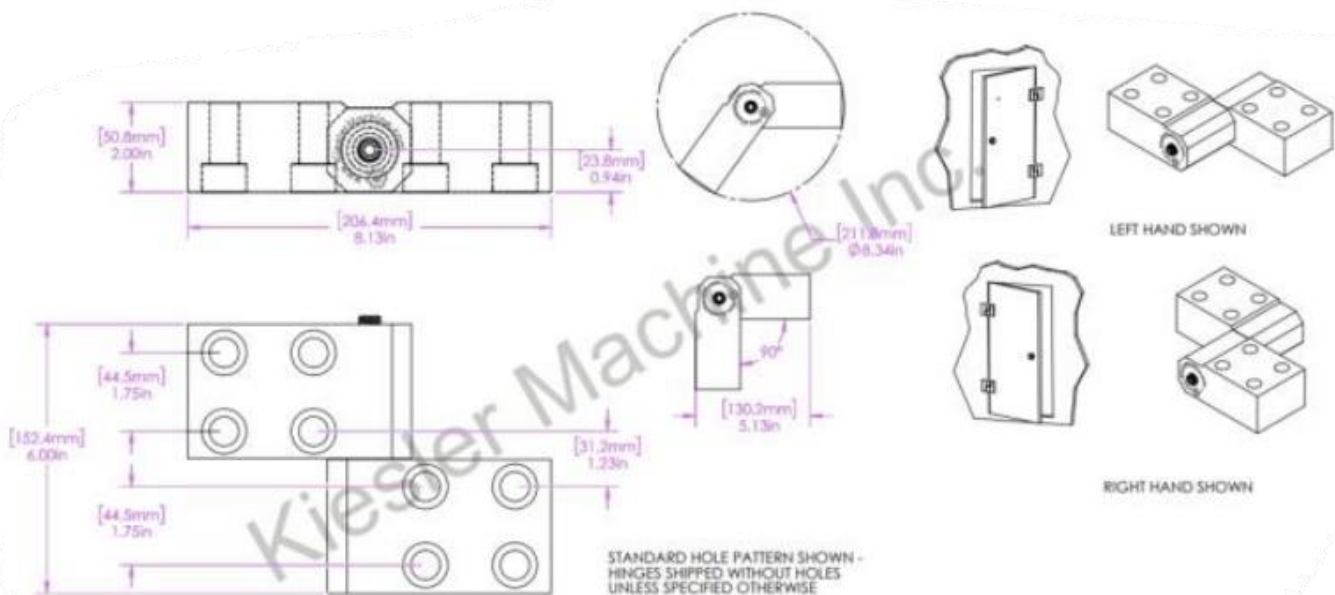

6"x4" Model K Hinge

Model Number: 2100K-LH-304

Price: £ 775

- Material Type: 304L Stainless Steel
- Maximum Vertical Load: 4,000 LBS
- Maximum Radial Load: 1,630 LBS
- Approx. Width: 4"
- Height: 6"
- Leaf Thickness: 1/2"
- Weight: 12 LBS