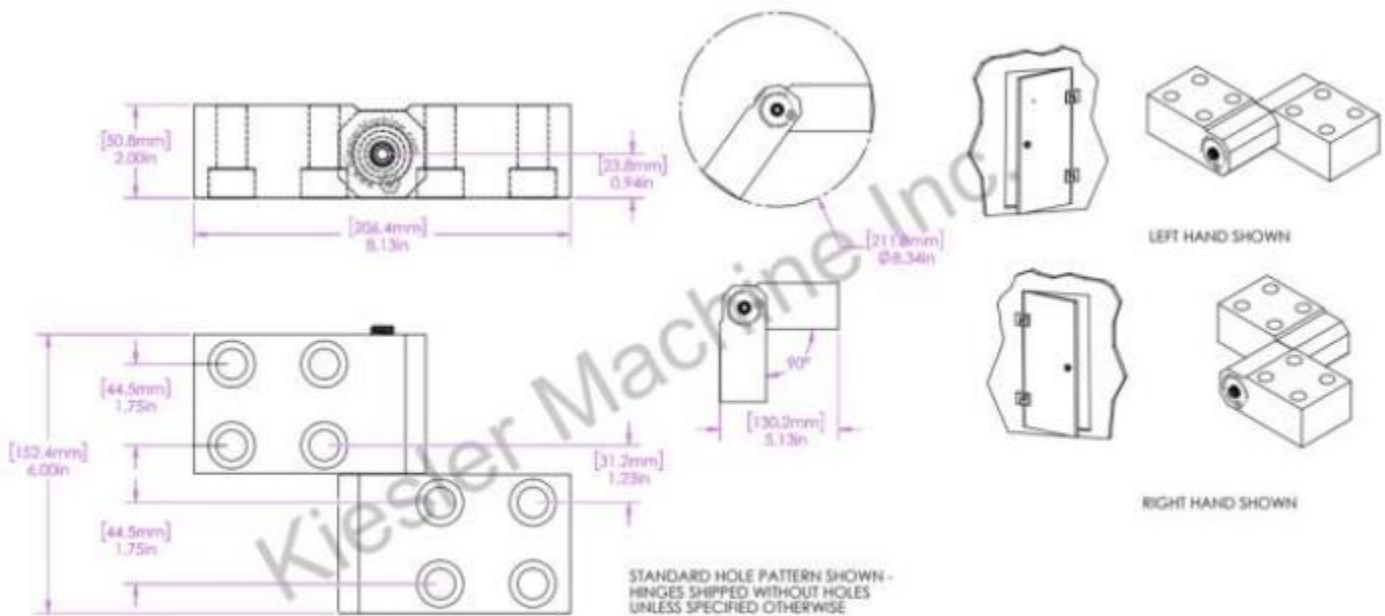

## 6"x4" Model K Hinge

Model Number: 2100-K-RH-304

Price: £ 775

- Material Type: 304L Stainless Steel
- Maximum Vertical Load: 4,000 LBS
- Maximum Radial Load: 1,630 LBS
- Approx. Width: 4"
- Height: 6"
- Leaf Thickness: 1/2"
- Weight: 12 LBS