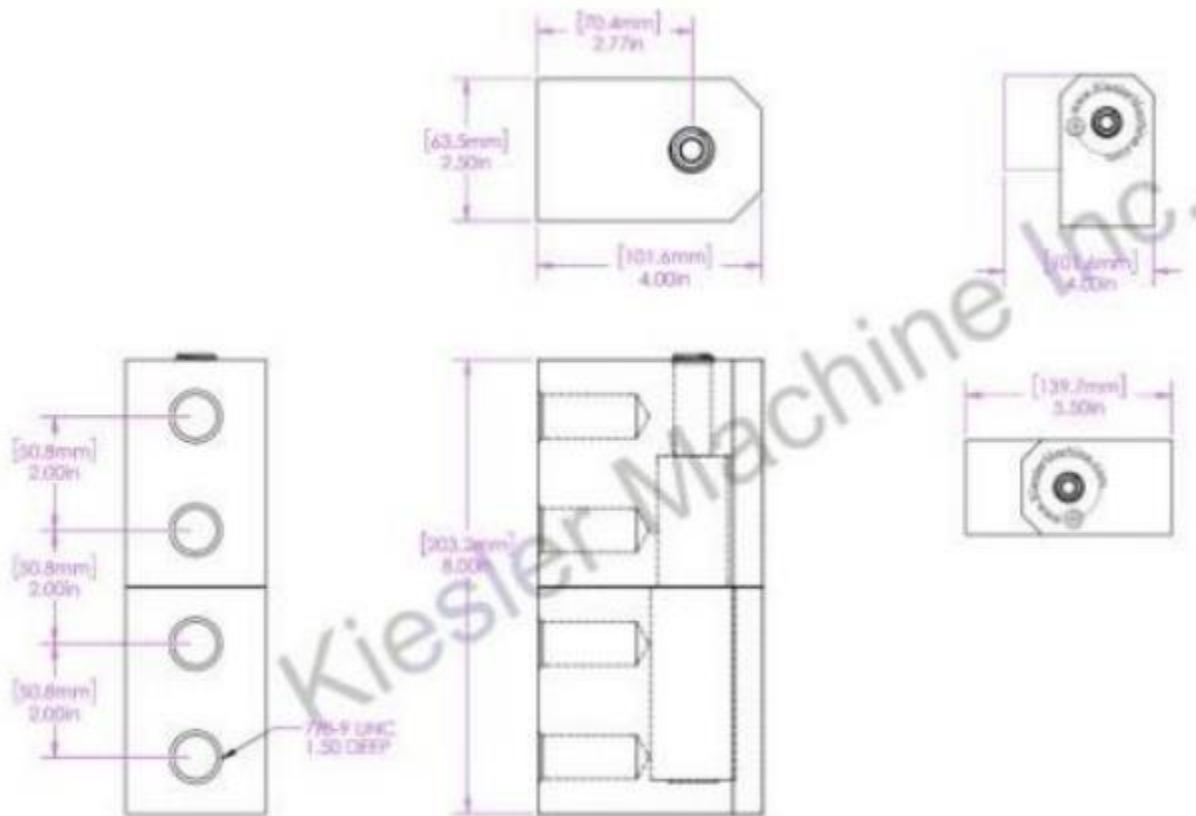

8"x 5"x 5" Extended Barrel Hinge

Model Number: 2125KS-304

Price: £ 1324.35

- Material Type: 304L Stainless Steel
- Maximum Vertical Load: 8,000 LBS
- Maximum Radial Load: 3,300 LBS
- Approx. Width: 5.5"
- Height: 8"
- Weight: 21 LBS