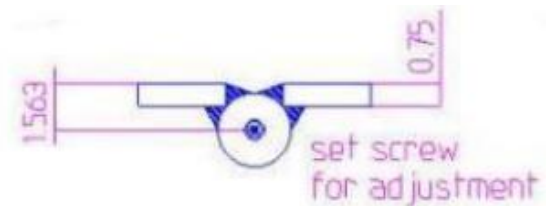

8" x 7 7/8" Stainless Steel Heavy Duty Hinge

Model Number: 2125 LH-304

Price: £ 1336.5

- Material Type: 304L Stainless Steel
- Mount: Weld On
- Maximum Door Weight: 8,000 LBS
- Maximum Radial Load: 3,300 LBS
- Approx Width: 7 7/8"
- Height: 8"
- Leaf Thickness: 3/4"
- Weight: 23 LBS