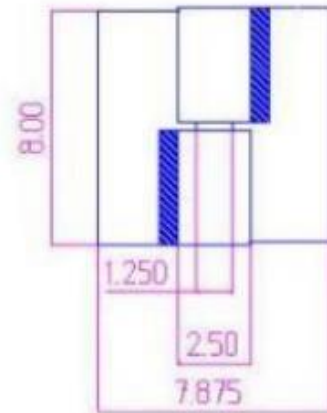

8" x 7 7/8" Stainless Steel Heavy Duty Hinge

Model Number: 2125 LH-304

Price: £ 1336.5

- Material Type: 304L Stainless Steel
- Mount: Weld On
- Maximum Door Weight: 8,000 LBS
- Maximum Radial Load: 3,300 LBS
- Approx Width: 7 7/8"
- Height: 8"
- Leaf Thickness: 3/4"
- Weight: 23 LBS