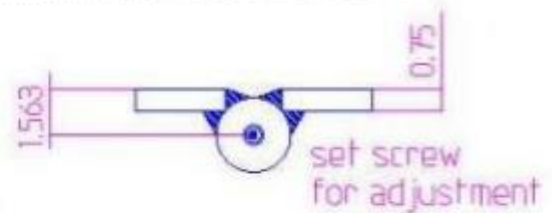

## 8" x 7 7/8" Stainless Steel Heavy Duty Hinge

Model Number: 2125 LH-316

Price: £ 1393.2

- Material Type: 316L Stainless Steel
- Mount: Weld On
- Maximum Door Weight: 8,000 LBS
- Maximum Radial Load: 3,300 LBS
- Approx Width: 7 7/8"
- Height: 8"
- Leaf Thickness: 3/4"
- Weight: 23 LBS