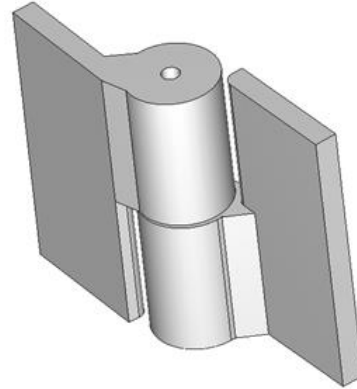

## 8" x 7 7/8" Stainless Steel Heavy Duty Hinge

Model Number: 2125LH-316

Price: £ 1393.20

- Material Type: 316L Stainless Steel
- Mount: Weld On
- Maximum Door Weight: 8,000 LBS
- Maximum Radial Load: 3,300 LBS
- Approx Width: 7 7/8"
- Height: 8"
- Leaf Thickness: 3/4"
- Weight: 23 LBS