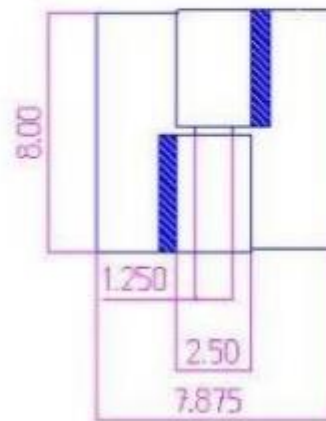

## 8" x 7 7/8" Stainless Steel Heavy Duty Hinge

Model Number: 2125 LH-316

Price: £ 1393.2

- Material Type: 316L Stainless Steel
- Mount: Weld On
- Maximum Door Weight: 8,000 LBS
- Maximum Radial Load: 3,300 LBS
- Approx Width: 7 7/8"
- Height: 8"
- Leaf Thickness: 3/4"
- Weight: 23 LBS