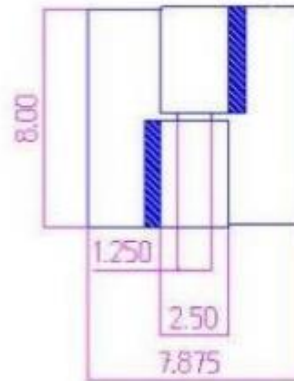

## 8" x 7 7/8" Stainless Steel Heavy Duty Hinge

Model Number: 2125LH-316

Price: £ 1393.20

- Material Type: 316L Stainless Steel
- Mount: Weld On
- Maximum Door Weight: 8,000 LBS
- Maximum Radial Load: 3,300 LBS
- Approx Width: 7 7/8"
- Height: 8"
- Leaf Thickness: 3/4"
- Weight: 23 LBS