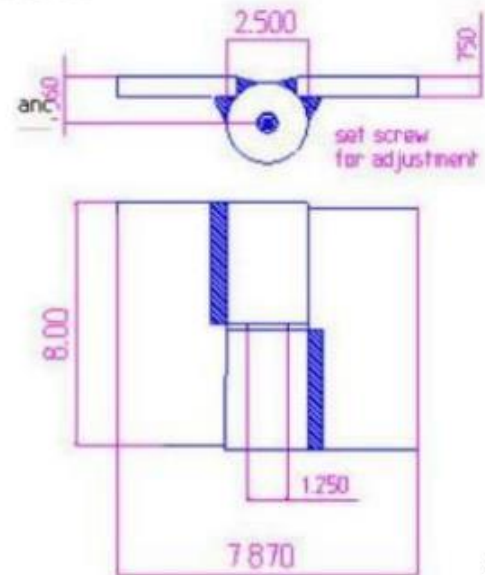

## 8" x 7 7/8" Carbon Steel Heavy Duty Hinge

Model Number: 2125 LH

Price: £ 801.9

- Maximum Door Weight: 8,000 LBS
- Maximum Radial Load: 3,300 LBS
- Approx Width: 7 7/8"
- Height: 8"
- Leaf Thickness: 3/4"
- Mount: Weld On
- Weight: 23 LBS
- Material Type: Carbon Steel
- Finish: Primer