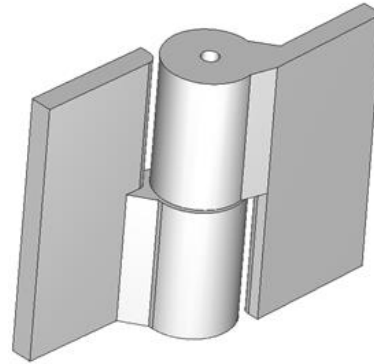

## 8" x 7 7/8" Stainless Steel Heavy Duty Hinge

Model Number: 2125RH-304

Price: £ 1336.50

- Material Type: 304L Stainless Steel
- Mount: Weld On
- Maximum Door Weight: 8,000 LBS
- Maximum Radial Load: 3,300 LBS
- Approx Width: 7 7/8"
- Height: 8"
- Leaf Thickness: 3/4"
- Weight: 23 LBS