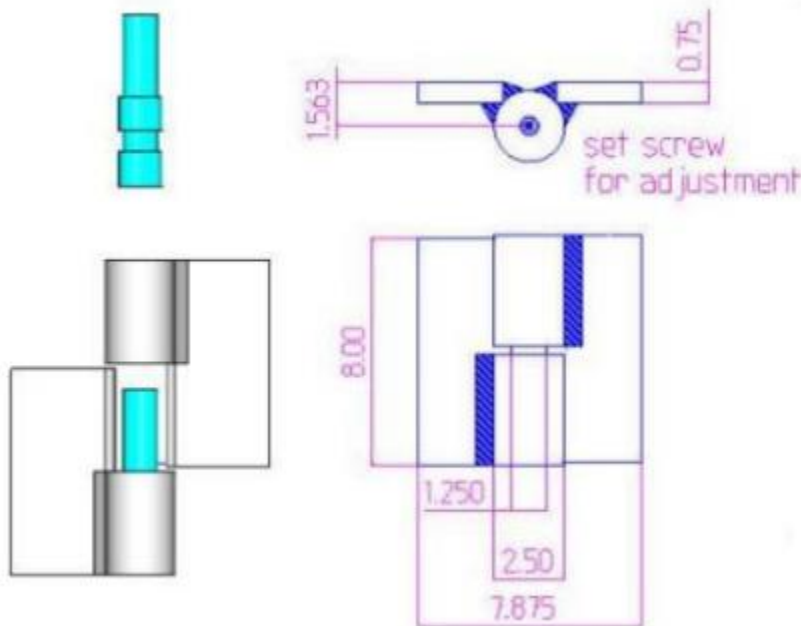

## 8" x 7 7/8" Stainless Steel Heavy Duty Hinge

Model Number: 2125RH-304

Price: £ 1336.50

- Material Type: 304L Stainless Steel
- Mount: Weld On
- Maximum Door Weight: 8,000 LBS
- Maximum Radial Load: 3,300 LBS
- Approx Width: 7 7/8"
- Height: 8"
- Leaf Thickness: 3/4"
- Weight: 23 LBS