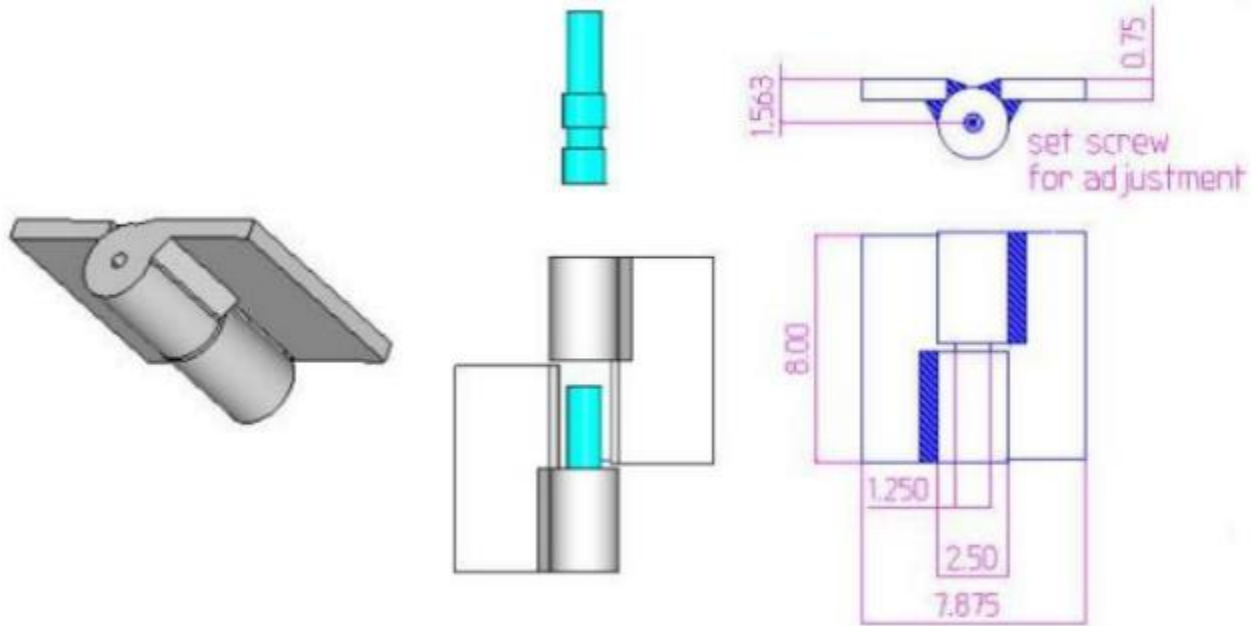

8" x 7 7/8" Stainless Steel Heavy Duty Hinge

Model Number: 2125 RH-304

Price: £ 1336.5

- Material Type: 304L Stainless Steel
- Mount: Weld On
- Maximum Door Weight: 8,000 LBS
- Maximum Radial Load: 3,300 LBS
- Approx Width: 7 7/8"
- Height: 8"
- Leaf Thickness: 3/4"
- Weight: 23 LBS