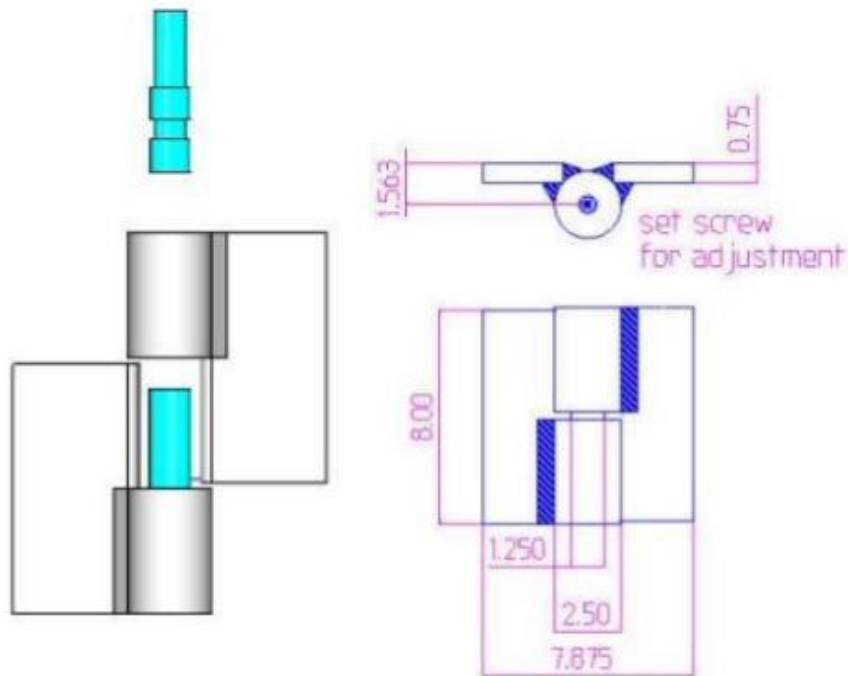

8" x 7 7/8" Stainless Steel Heavy Duty Hinge

Model Number: 2125RH-316

Price: £ 1393.20

- Material Type: 316L Stainless Steel
- Mount: Weld On
- Maximum Door Weight: 8,000 LBS
- Maximum Radial Load: 3,300 LBS
- Approx Width: 7 7/8"
- Height: 8"
- Leaf Thickness: 3/4"
- Weight: 23 LBS