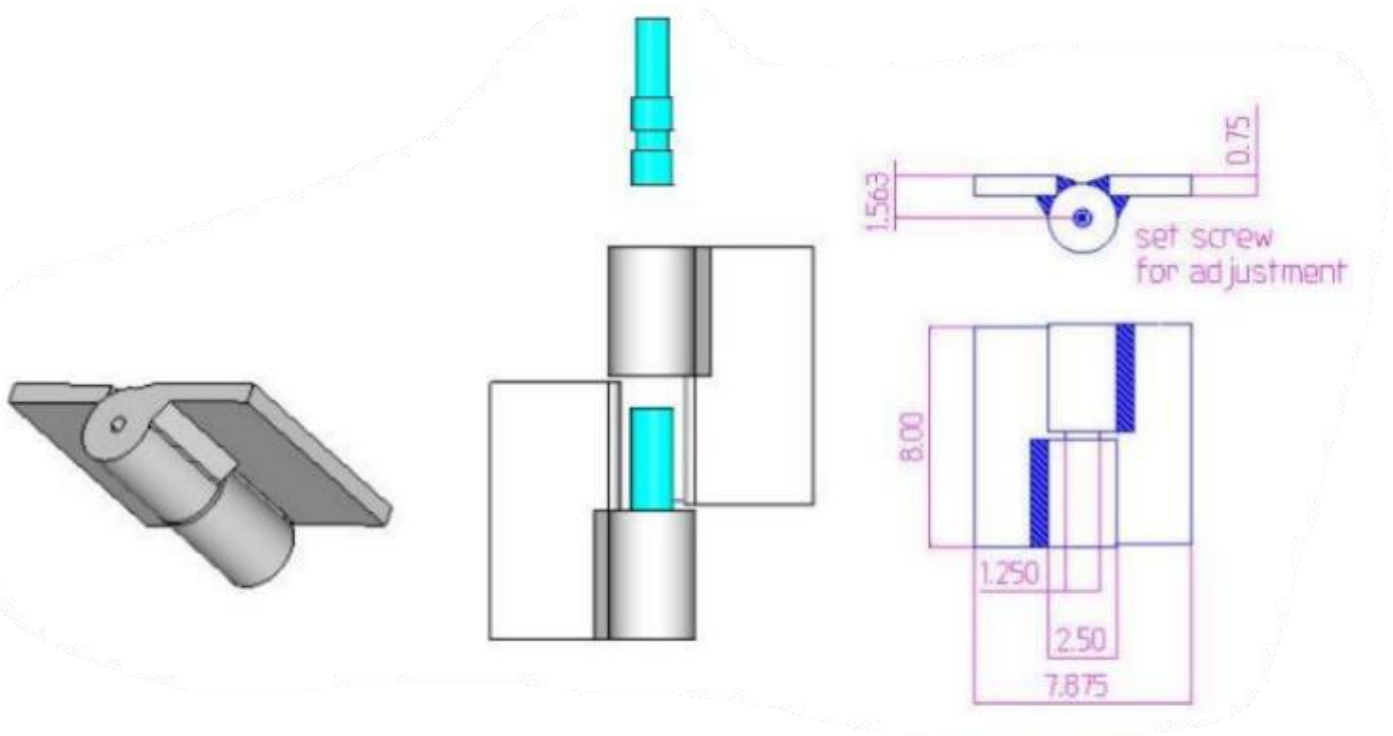

## 8" x 7 7/8" Stainless Steel Heavy Duty Hinge

Model Number: 2125 RH-316

Price: £ 1393.2

- Material Type: 316L Stainless Steel
- Mount: Weld On
- Maximum Door Weight: 8,000 LBS
- Maximum Radial Load: 3,300 LBS
- Approx Width: 7 7/8"
- Height: 8"
- Leaf Thickness: 3/4"
- Weight: 23 LBS