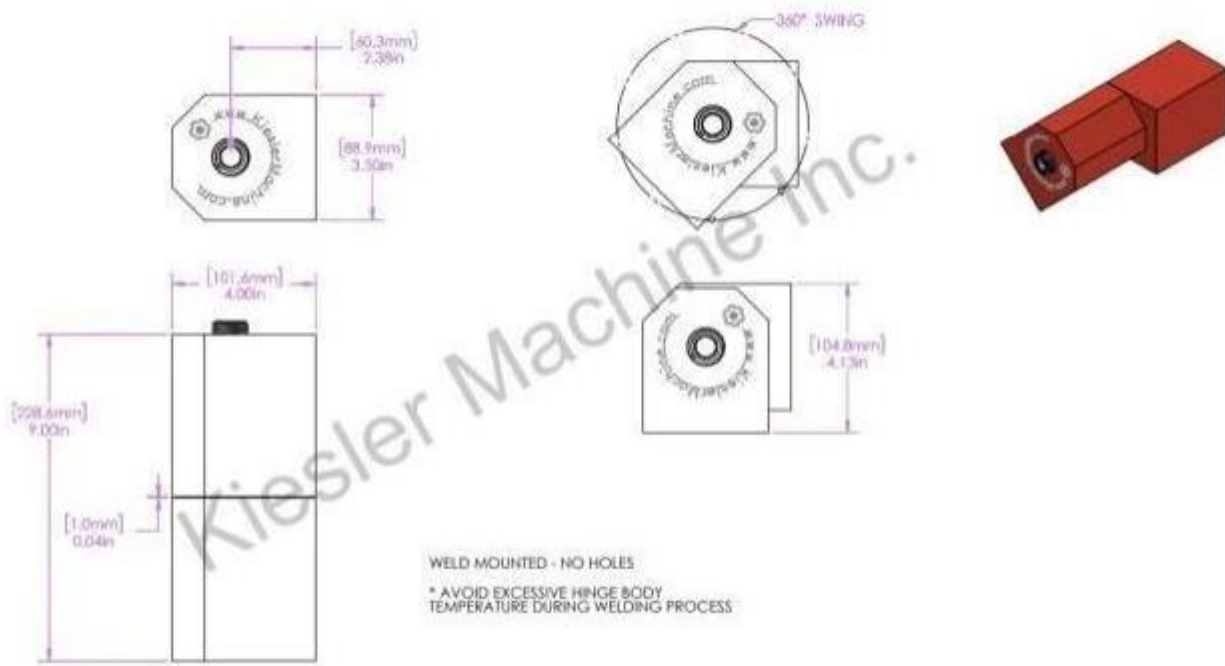

9" x 3 1/2" x 4" Barrel Hinge

Model Number: 2150KB

Price: £ 1055

- Material Type: Carbon Steel
- Maximum Vertical Load: 13,000 LBS
- Maximum Radial Load: 6,820 LBS
- Approx. Width: 3.5 x 4"
- Height: 9"
- Weight: 36 LBS
- Mounting: Weld-on