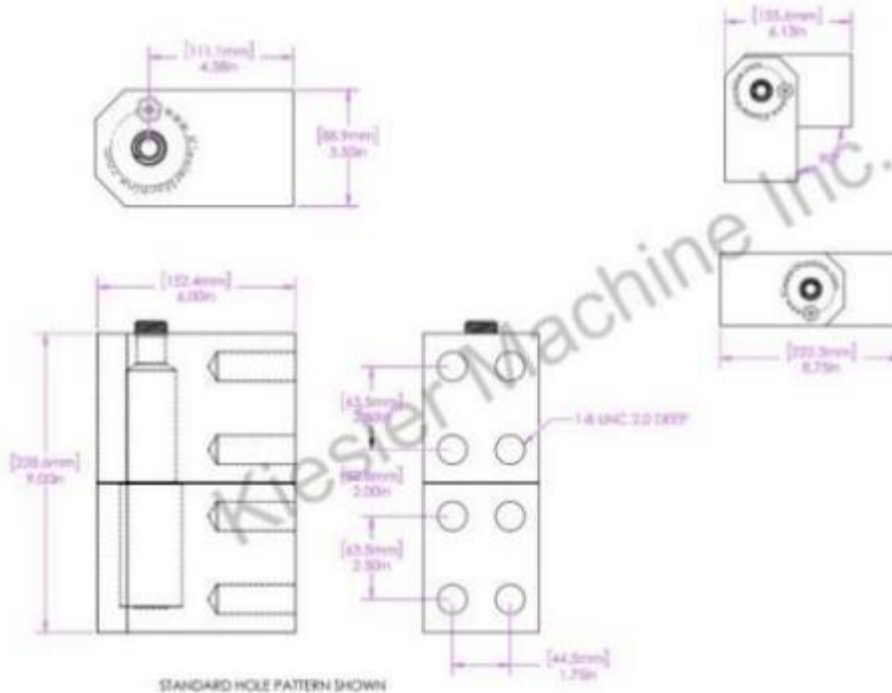

9"x 8"x 75" Extended Barrel Hinges

Model Number: 2150KS-304

Price: £ 2012.85

- Material Type: 304L Stainless Steel
- Maximum Vertical Load: 13,000 LBS
- Maximum Radial Load: 6,820 LBS
- Approx. Width: 8.75"
- Height: 9"
- Weight: 47 LBS