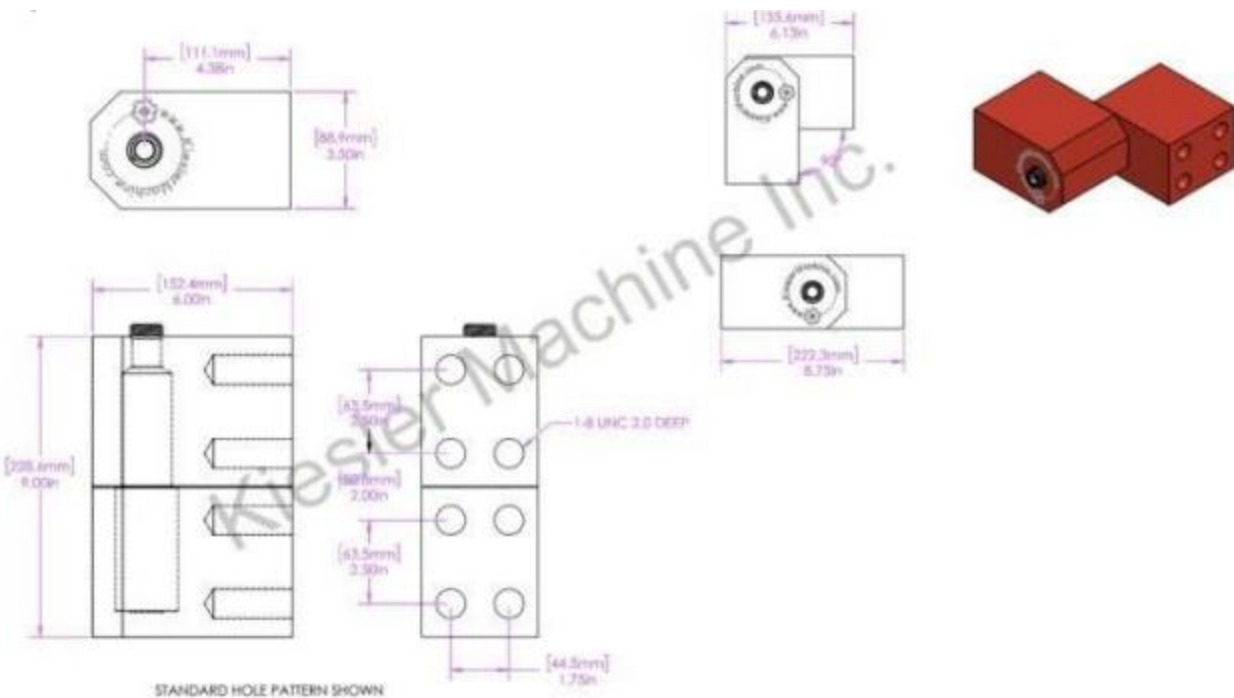

9"x 8.75" Extended Barrel Hinges - 2150KS

Model Number: 2150KS

Price: £ 1117.80

- Material Type: Carbon Steel
- Maximum Vertical Load: 13,000 LBS
- Maximum Radial Load: 6,820 LBS
- Approx. Width: 3 ½ 6"
- Height: 9"
- Weight: 54 LBS