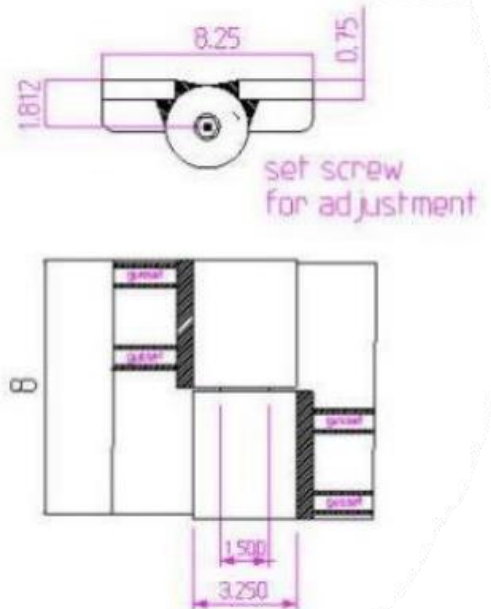

8" x 8 1/4" Stainless Steel Heavy Duty Hinges

Model Number: 2150 LH-316

Price: £ 2041.2

- Material Type: 316L Stainless Steel
- Mount: Weld On
- Maximum Door Weight: 13,000 LBS
- Maximum Radial Load: 6,820 LBS
- Approx Width: 8 1/4"
- Height: 8"
- Leaf Thickness: 3/4"
- Weight: 33 LBS