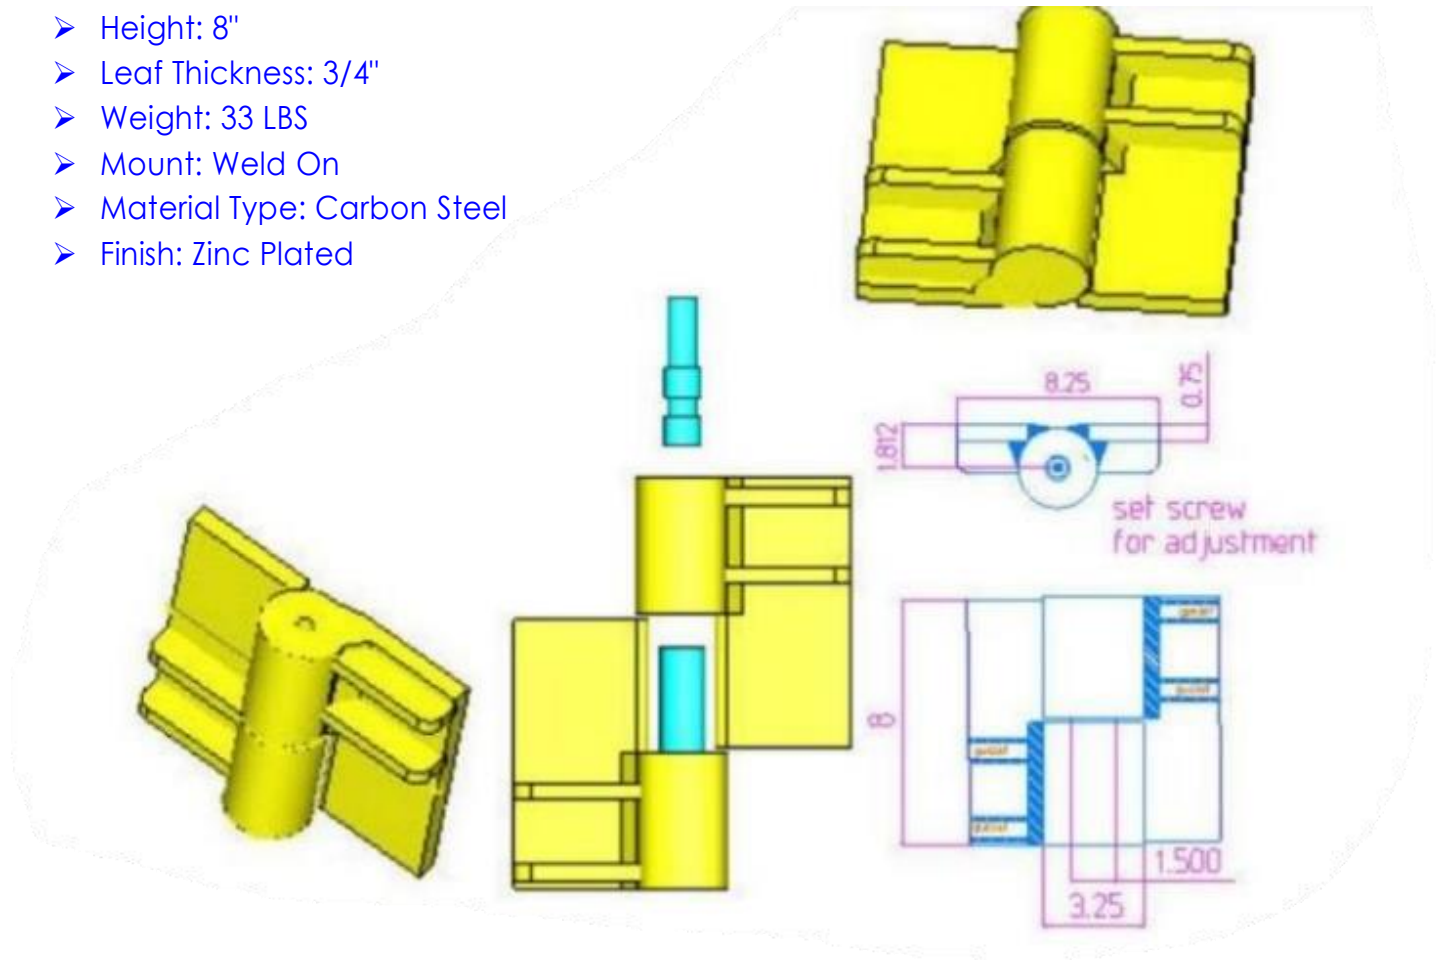

## 8" x 8 1/4" Carbon Steel Heavy Duty Hinge

Model Number: 2150LH-ZINC

Price: £ 1255.5

- Maximum Door Weight: 13,000 LBS
- Maximum Radial Load: 6,820 LBS
- Approx Width: 8 1/4"
- Height: 8"
- Leaf Thickness: 3/4"
- Weight: 33 LBS
- Mount: Weld On
- Material Type: Carbon Steel
- Finish: Zinc Plated