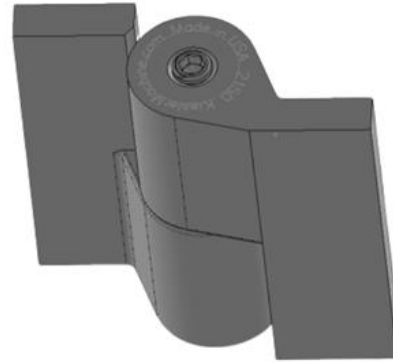

## 8" x 8 1/4" Stainless Steel Heavy Duty Hinge

---

Model Number: 2150RH-304

**Price: £ 2004.75**

- Material Type: 304L Stainless Steel
- Mount: Weld On
- Maximum Door Weight: 13,000 LBS
- Maximum Radial Load: 6,820 LBS
- Approx Width: 8 1/4"
- Height: 8"
- Leaf Thickness: 3/4"
- Weight: 33 LBS