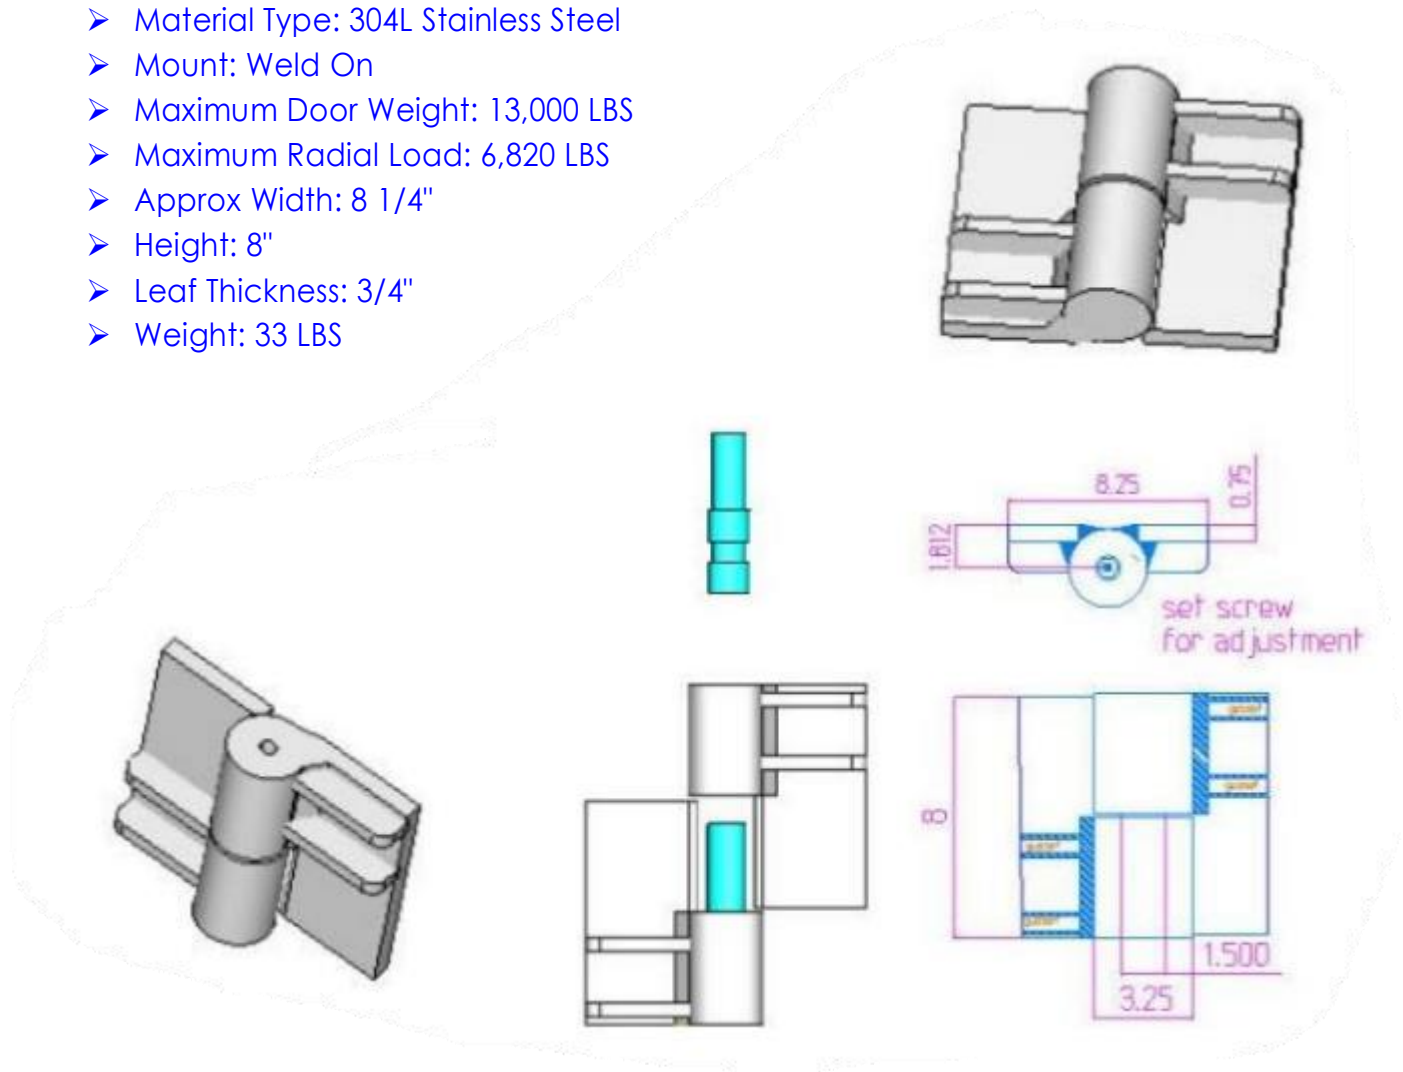

8" x 8 1/4" Stainless Steel Heavy Duty Hinges

Model Number: 2150 RH-304

Price: £ 2004.75

- Material Type: 304L Stainless Steel
- Mount: Weld On
- Maximum Door Weight: 13,000 LBS
- Maximum Radial Load: 6,820 LBS
- Approx Width: 8 1/4"
- Height: 8"
- Leaf Thickness: 3/4"
- Weight: 33 LBS