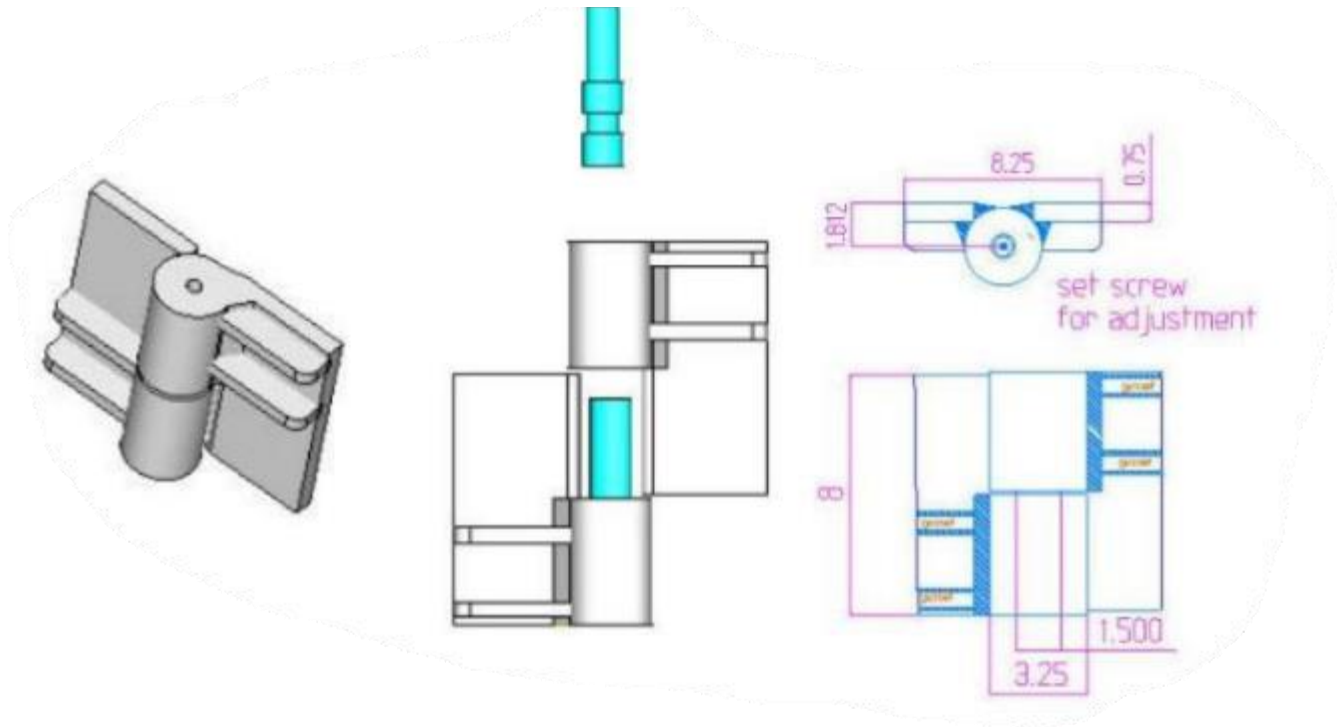

8" x 8 1/4" Stainless Steel Heavy Duty Hinges

Model Number: 2150 RH-316

Price: £ 2041.2

- Material Type: 316L Stainless Steel
- Mount: Weld On
- Maximum Door Weight: 13,000 LBS
- Maximum Radial Load: 6,820 LBS
- Approx Width: 8 1/4"
- Height: 8"
- Leaf Thickness: 3/4"
- Weight: 33 LBS