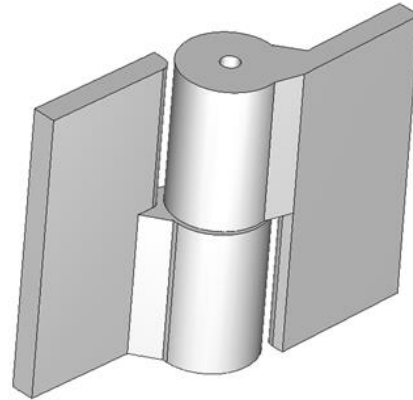

## 8" x 8 1/4" Stainless Steel Heavy Duty Hinge

---

Model Number: 2150RH-316

**Price: £ 2041.20**

- Material Type: 316L Stainless Steel
- Mount: Weld On
- Maximum Door Weight: 13,000 LBS
- Maximum Radial Load: 6,820 LBS
- Approx Width: 8 1/4"
- Height: 8"
- Leaf Thickness: 3/4"
- Weight: 33 LBS