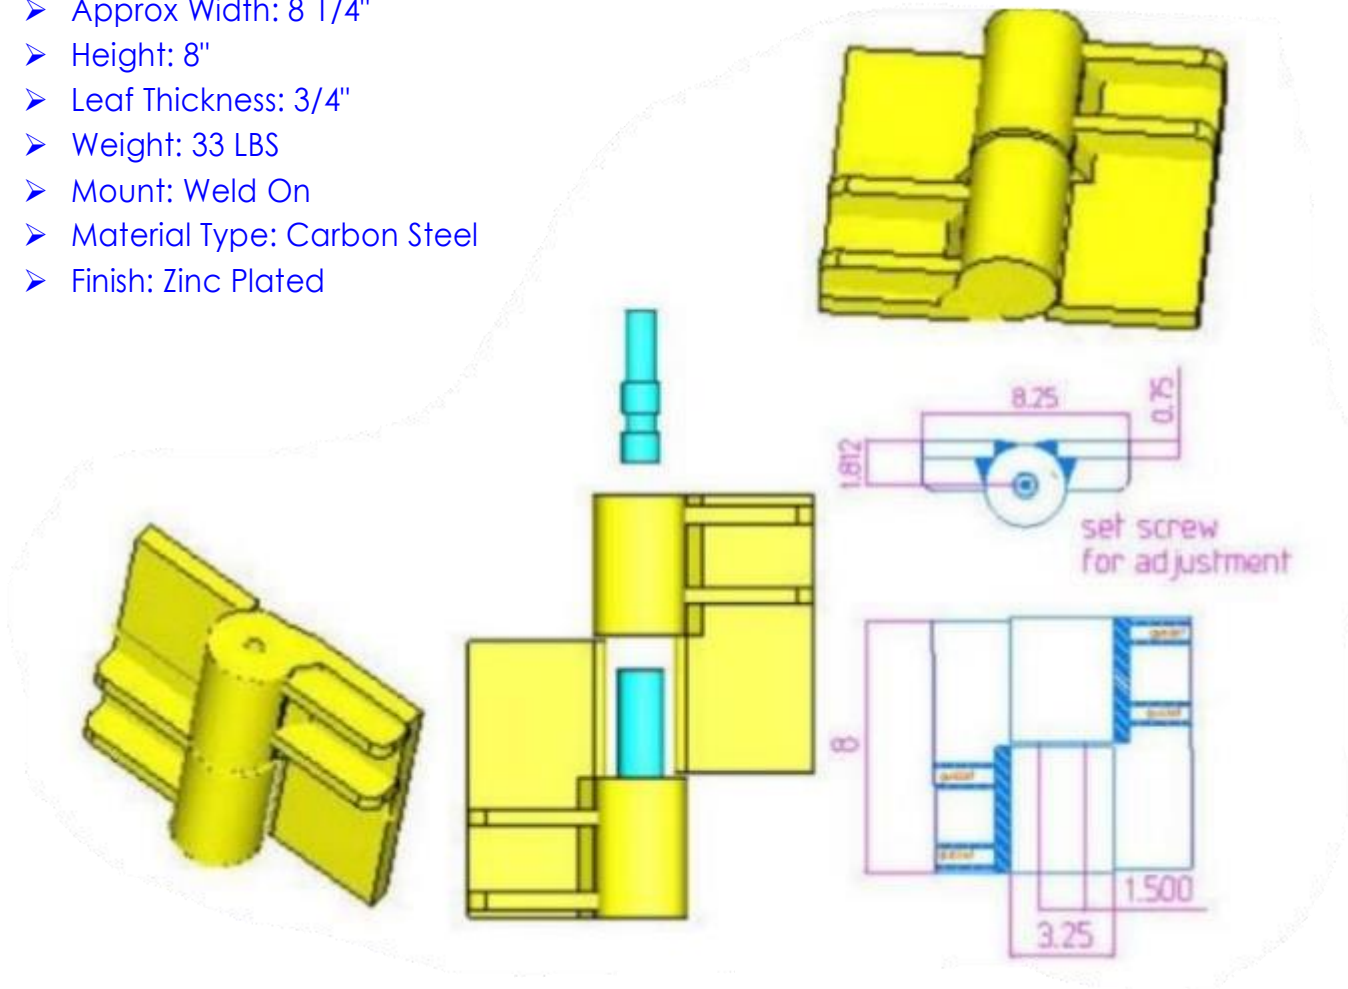

8" x 8 1/4" Carbon Steel Heavy Duty Hinge

Model Number: 2150RH-ZINC

Price: £ 1255.5

- Maximum Door Weight: 13,000 LBS
- Maximum Radial Load: 6,820 LBS
- Approx Width: 8 1/4"
- Height: 8"
- Leaf Thickness: 3/4"
- Weight: 33 LBS
- Mount: Weld On
- Material Type: Carbon Steel
- Finish: Zinc Plated