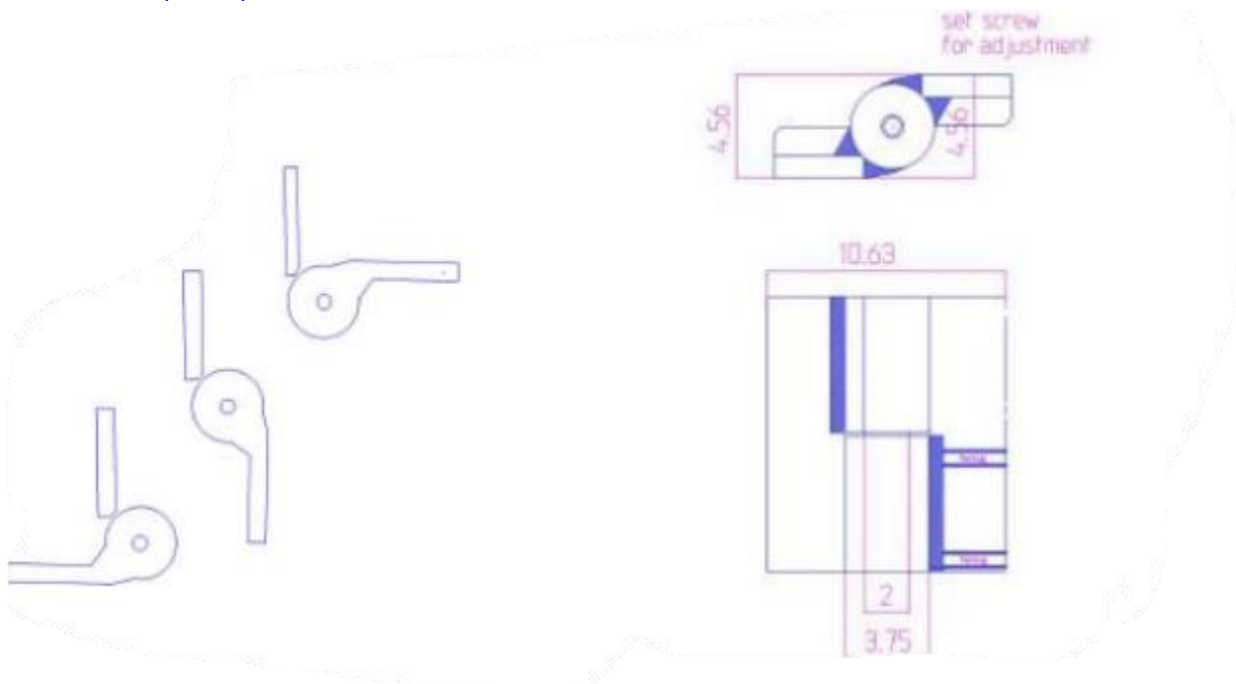

12" x 10 5/8" Heavy Duty Half Mortise Hinge

Model Number: 2200LH-304 Half Mortise

Price: £ 3480

- Application: Half mortise
- Type: Left-Hand
- Material Type: 304L Stainless Steel
- Maximum Door Weight: 20,000 lbs.
- Maximum Radial Load: 8,800 lbs.
- Mount: Weld-On or Bolt-On
- Approximate Width: 10 5/8"
- Height: 12"
- Weight: 66 lbs.
- Bearing Type: Needle and Thrust Bearings
- Finish: Plain
- Service: Heavy Duty