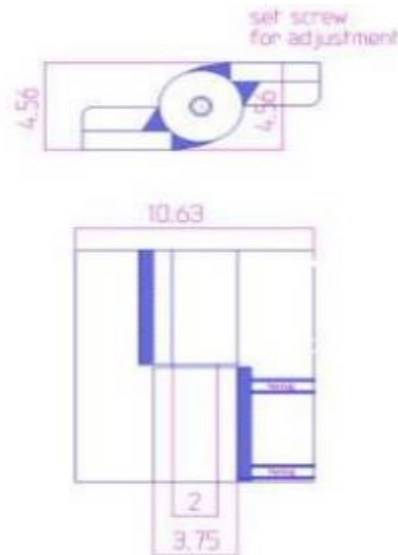

## 12" x 10 5/8" Stainless Steel Half Mortise Hinges

Model Number: 2200LH-304 Half Mortise

Price: £ 3480

- Application: Half mortise
- Type: Left-Hand
- Material Type: 304L Stainless Steel
- Maximum Door Weight: 20,000 lbs.
- Maximum Radial Load: 8,800 lbs.
- Mount: Weld-On or Bolt-On
- Approximate Width: 10 5/8"
- Height: 12"
- Weight: 66 lbs.
- Bearing Type: Needle and Thrust Bearings
- Finish: Plain
- Service: Heavy Duty