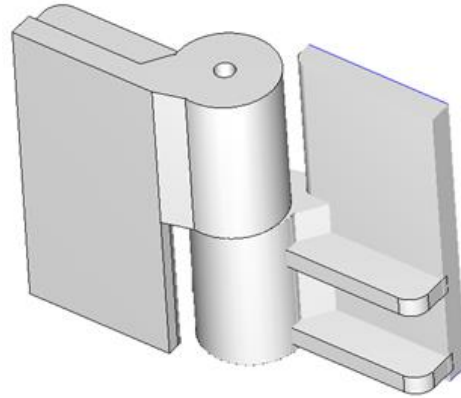

12" 10 5/8" Stainless Steel Heavy Duty Hinge

Model Number: 2200LH-304

Price: £ 3483

- Material Type: 304L Stainless Steel
- Mount: Weld On
- Maximum Door Weight: 20,000 LBS
- Maximum Radial Load: 8,800 LBS
- Approx Width: 10 5/8"
- Height: 12"
- Leaf Thickness: 1"
- Weight: 66 LBS