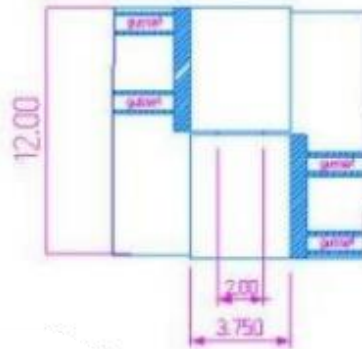

12" x 10 5/8" Stainless Steel Heavy Duty Hinges

Model Number: 2200 LH-304

Price: £ 3483

- Material Type: 304L Stainless Steel
- Mount: Weld On
- Maximum Door Weight: 20,000 LBS
- Maximum Radial Load: 8,800 LBS
- Approx Width: 10 5/8"
- Height: 12"
- Leaf Thickness: 1"
- Weight: 66 LBS