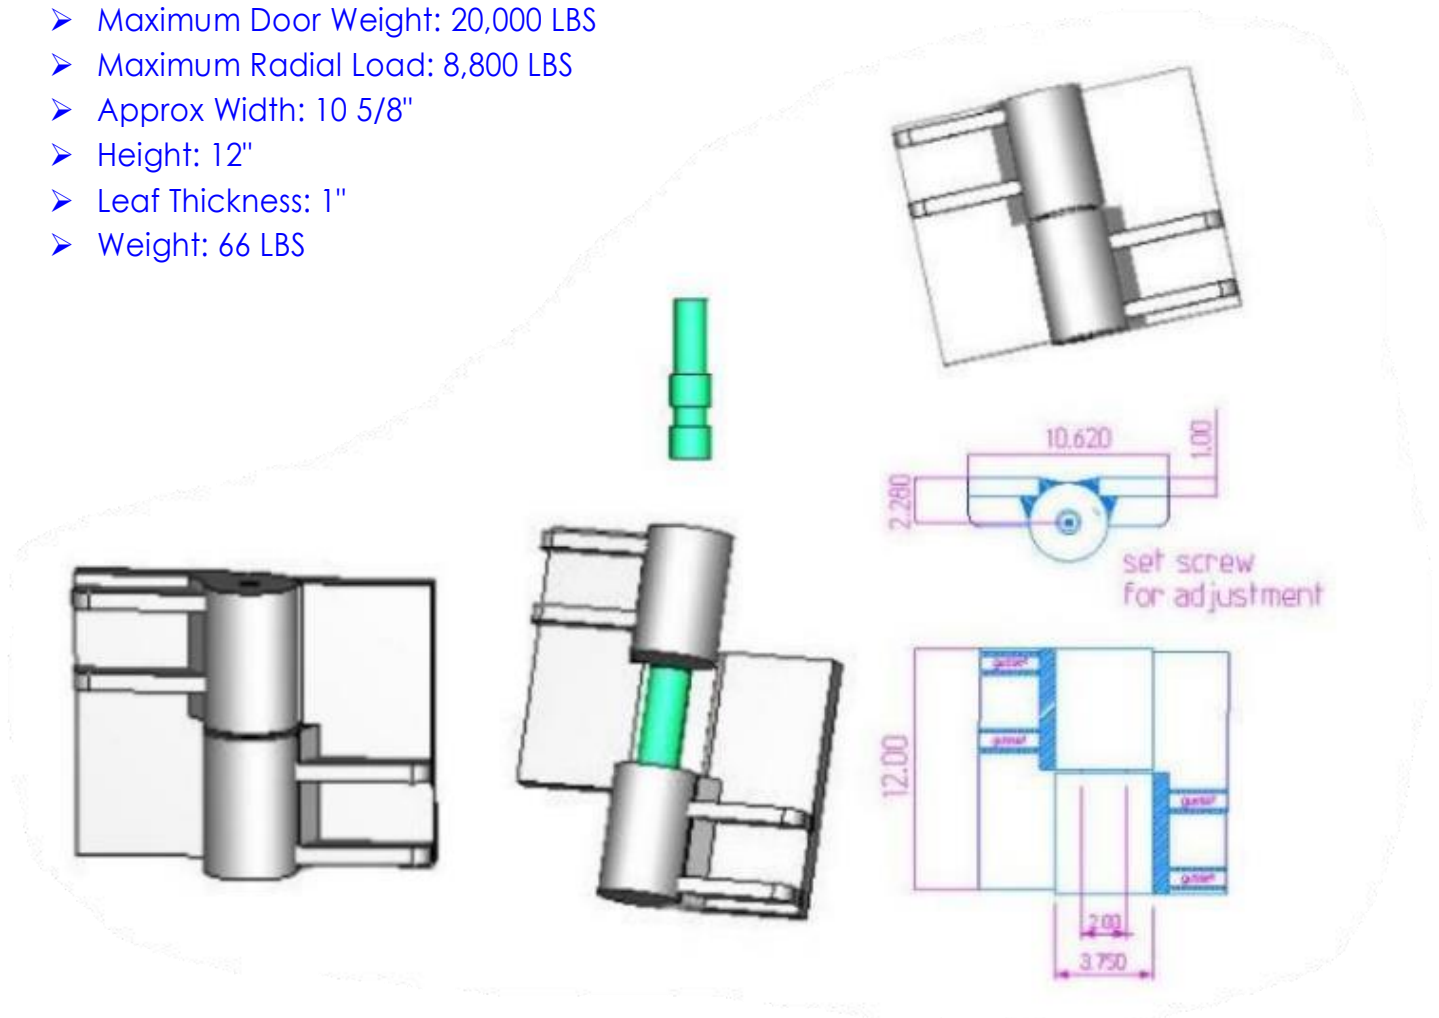

12" x 10 5/8" Stainless Steel Heavy Duty Hinges

Model Number: 2200 LH-316

Price: £ 3564

- Material Type: 316L Stainless Steel
- Mount: Weld On
- Maximum Door Weight: 20,000 LBS
- Maximum Radial Load: 8,800 LBS
- Approx Width: 10 5/8"
- Height: 12"
- Leaf Thickness: 1"
- Weight: 66 LBS