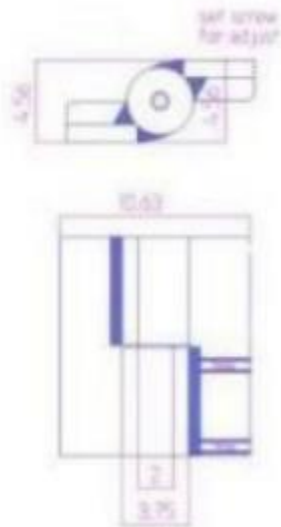

12" x 10 5/8" Carbon Steel Hot Galvanized Heavy Duty Hinge

Model Number: 2200LH-GALV

Price: £ 2430

- Maximum Door Weight: 20,000 LBS
- Maximum Radial Load: 8,800 LBS
- Approx Width: 10 5/8"
- Height: 12"
- Leaf Thickness: 1"
- Weight: 66 LBS
- Mount: Weld On
- Material Type: Carbon Steel
- Finish: Hot Galvanized