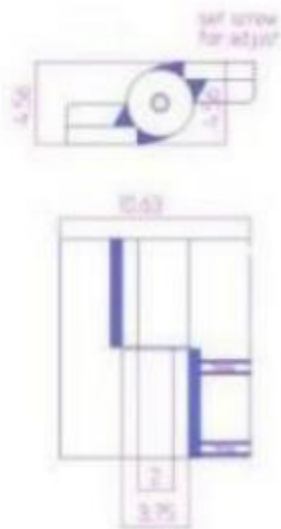

12" x 10 5/8" Carbon Steel Zinc Plated Heavy Duty Hinge

Model Number: 2200LH-ZINC

Price: £ 2207.25

- Maximum Door Weight: 20,000 LBS
- Maximum Radial Load: 8,800 LBS
- Approx Width: 10 5/8"
- Height: 12"
- Leaf Thickness: 1"
- Weight: 66 LBS
- Mount: Weld On
- Material Type: Carbon Steel
- Finish: Zinc Plated