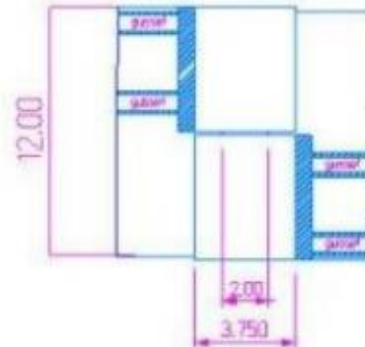

12" x 10 5/8" Stainless Steel Heavy Duty Hinges

Model Number: 2200 RH-304

Price: £ 3483

- Material Type: 304L Stainless Steel
- Mount: Weld On
- Maximum Door Weight: 20,000 LBS
- Maximum Radial Load: 8,800 LBS
- Approx Width: 10 5/8"
- Height: 12"
- Leaf Thickness: 1"
- Weight: 66 LBS