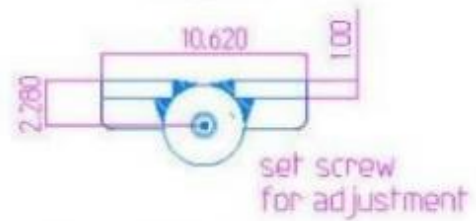

12" x 10 5/8" Stainless Steel Heavy Duty Hinges

Model Number: 2200 RH-304

Price: £ 3483

- Material Type: 304L Stainless Steel
- Mount: Weld On
- Maximum Door Weight: 20,000 LBS
- Maximum Radial Load: 8,800 LBS
- Approx Width: 10 5/8"
- Height: 12"
- Leaf Thickness: 1"
- Weight: 66 LBS