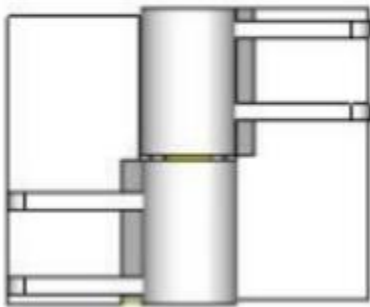

12" x 10 5/8" Stainless Steel Heavy Duty Hinge

Model Number: 2200RH-316

Price: £ 3564

- Material Type: 316L Stainless Steel
- Mount: Weld On
- Maximum Door Weight: 20,000 LBS
- Maximum Radial Load: 8,800 LBS
- Approx Width: 10 5/8"
- Height: 12"
- Leaf Thickness: 1"
- Weight: 66 LBS