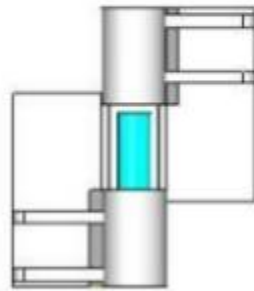

12" x 10 5/8" Stainless Steel Heavy Duty Hinge

Model Number: 2200RH-316

Price: £ 3564

- Material Type: 316L Stainless Steel
- Mount: Weld On
- Maximum Door Weight: 20,000 LBS
- Maximum Radial Load: 8,800 LBS
- Approx Width: 10 5/8"
- Height: 12"
- Leaf Thickness: 1"
- Weight: 66 LBS