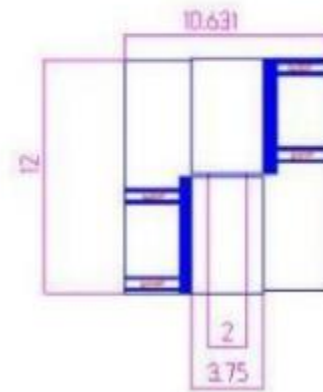

12" x 10 5/8" Stainless Steel Heavy Duty Hinge

Model Number: 2200RH-316

Price: £ 3564

- Material Type: 316L Stainless Steel
- Mount: Weld On
- Maximum Door Weight: 20,000 LBS
- Maximum Radial Load: 8,800 LBS
- Approx Width: 10 5/8"
- Height: 12"
- Leaf Thickness: 1"
- Weight: 66 LBS