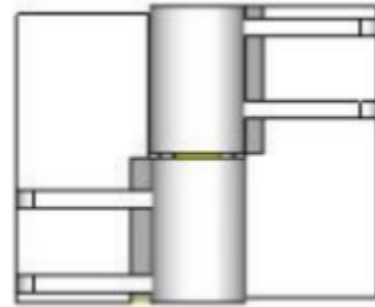

12" x 10 5/8" Stainless Steel Heavy Duty Hinges

Model Number: 2200 RH-316

Price: £ 3564

- Material Type: 316L Stainless Steel
- Mount: Weld On
- Maximum Door Weight: 20,000 LBS
- Maximum Radial Load: 8,800 LBS
- Approx Width: 10 5/8"
- Height: 12"
- Leaf Thickness: 1"
- Weight: 66 LBS