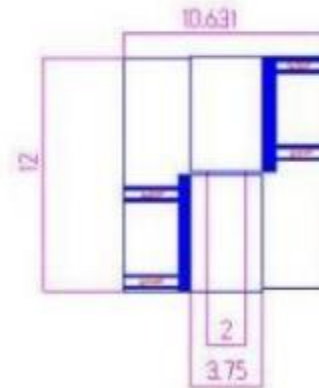

Kiesler Machine Inc

Contact Info :
info@kieslermachine.uk

Smoother Than The Rest
Guaranteed!

Data Provided For Reference Only.

Disclaimer: This drawing is property of Kiesler Machine Inc, Kieslermachine.com. It is owned with the understanding that it will in no way be used in a manner which is harmful to Kiesler Machine Inc.