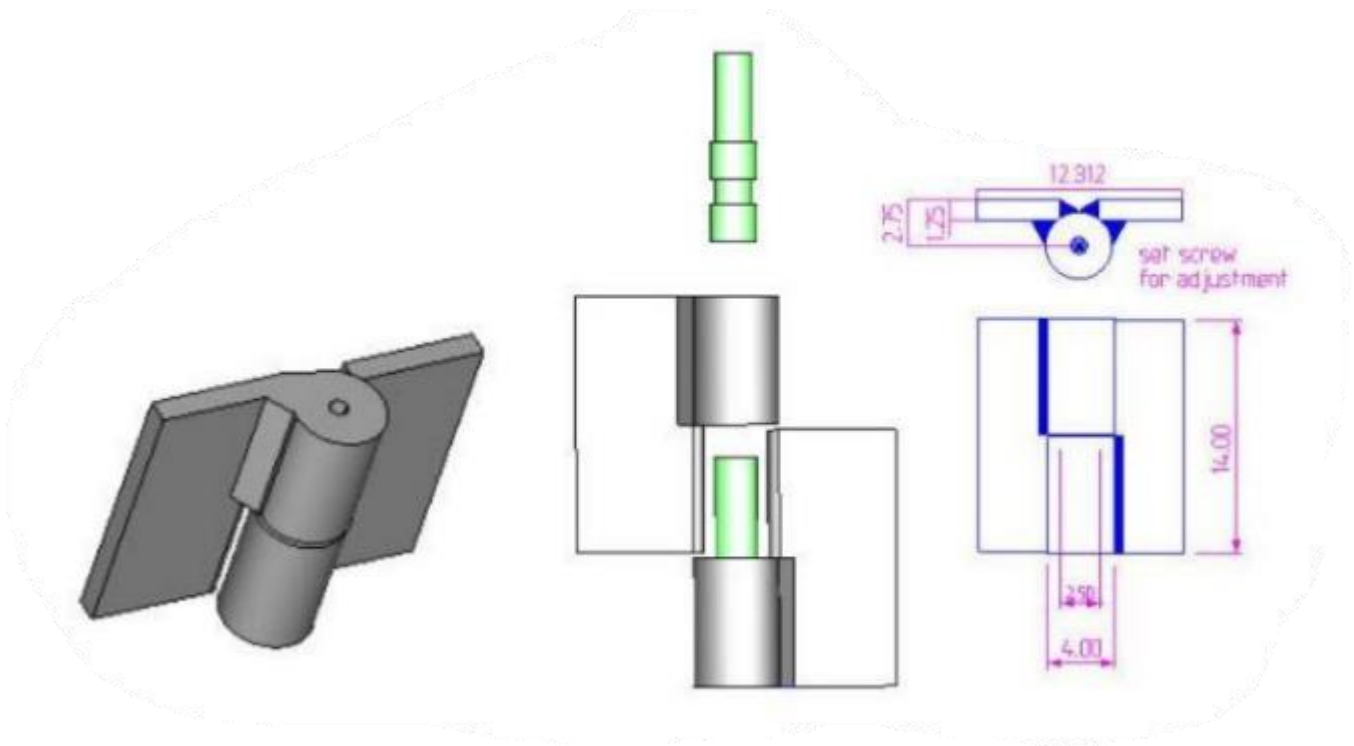

## 14" x 12 5/16" Stainless Steel Heavy Duty Hinges

Model Number: 2250 LH-304

Price: £ POR (PRICE ON REQUEST)

- Material Type: 304L Stainless Steel
- Mount: Weld On
- Maximum Door Weight: 25,000 LBS
- Maximum Radial Load: 14,000 LBS
- Approx Width: 12 5/16"
- Height: 14"
- Leaf Thickness: 1 1/4"
- Weight: 105 LBS