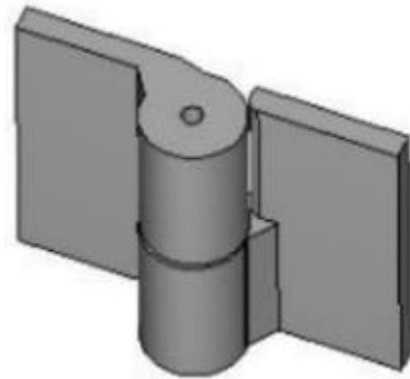

## 14" x 12 5/16" Stainless Steel Heavy Duty Hinges

Model Number: 2250 LH-304

Price: £ POR (PRICE ON REQUEST)

- Material Type: 304L Stainless Steel
- Mount: Weld On
- Maximum Door Weight: 25,000 LBS
- Maximum Radial Load: 14,000 LBS
- Approx Width: 12 5/16"
- Height: 14"
- Leaf Thickness: 1 1/4"
- Weight: 105 LBS