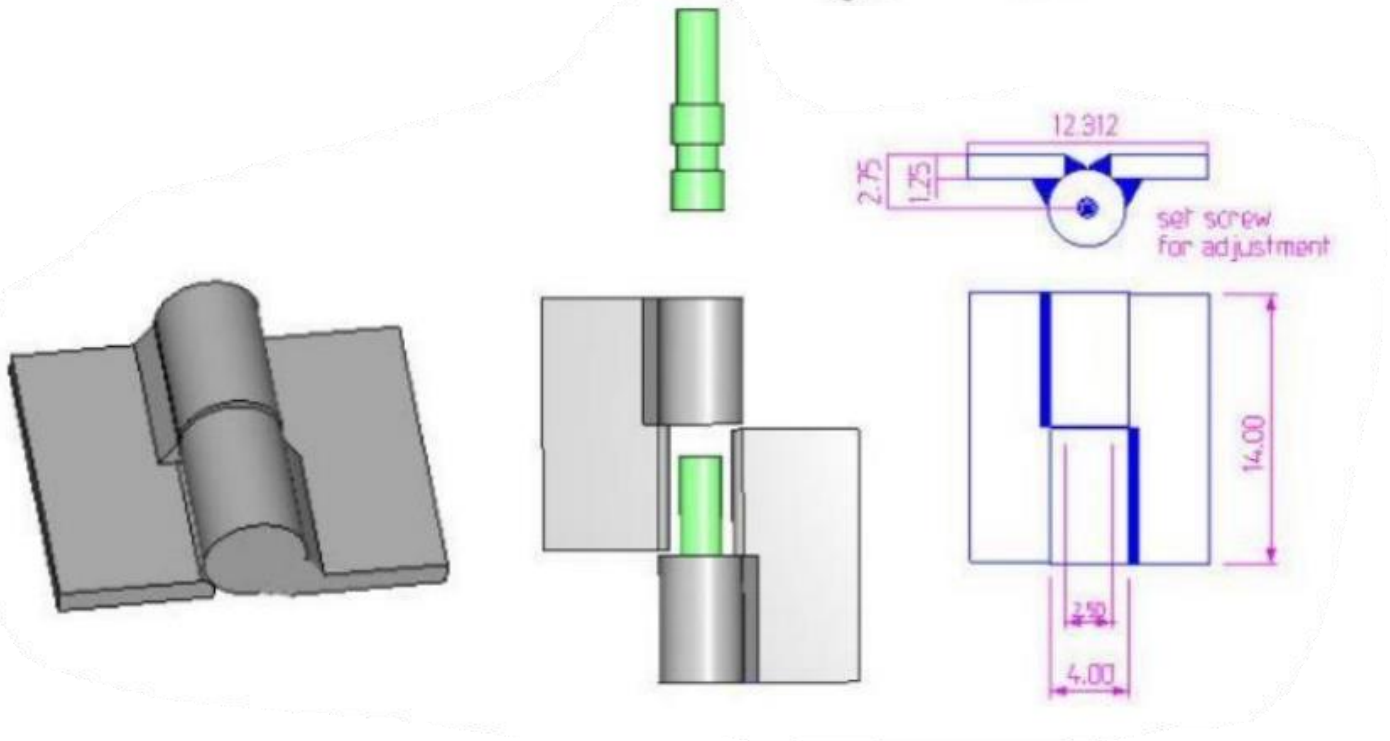

14" x 12 5/16" Stainless Steel Heavy Duty Hinges

Model Number: 2250 LH-316

Price: £ POR (PRICE ON REQUEST)

- Material Type: 316L Stainless Steel
- Mount: Weld On
- Maximum Door Weight: 25,000 LBS
- Maximum Radial Load: 14,000 LBS
- Approx Width: 12 5/16"
- Height: 14"
- Leaf Thickness: 1 1/4"
- Weight: 105 LBS