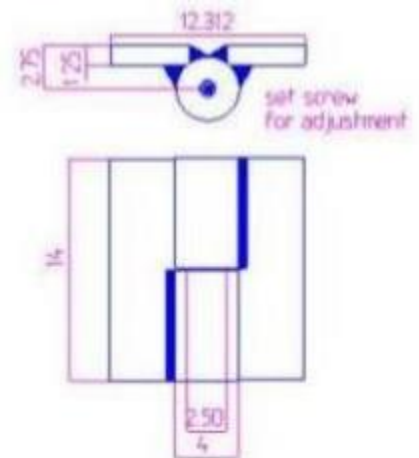

## 14" x 12 5/16" Carbon Steel Heavy Duty Hinge

Model Number: 2250LH-ZINC

Price: £ 2794.5

- Maximum Door Weight: 25,000 LBS
- Maximum Radial Load: 14,000 LBS
- Approx Width: 12 5/16"
- Height: 14"
- Leaf Thickness: 1 1/4"
- Weight: 105 LBS
- Mount: Weld On
- Material Type: Carbon Steel
- Finish: Zinc Plated