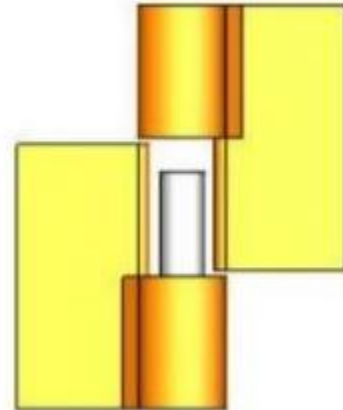

## 14" x 12 5/16" Carbon Steel Heavy Duty Hinge

Model Number: 2250LH-ZINC

Price: £ 2794.5

- Maximum Door Weight: 25,000 LBS
- Maximum Radial Load: 14,000 LBS
- Approx Width: 12 5/16"
- Height: 14"
- Leaf Thickness: 1 1/4"
- Weight: 105 LBS
- Mount: Weld On
- Material Type: Carbon Steel
- Finish: Zinc Plated