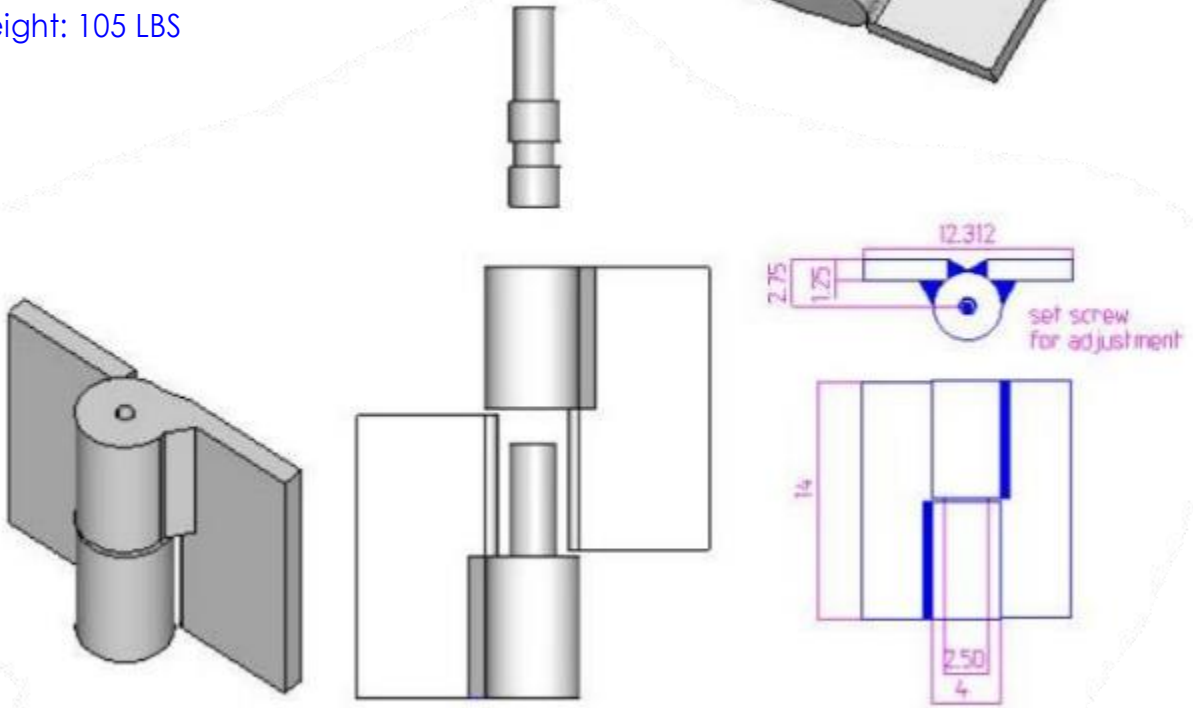

14" x 12 5/16" Stainless Steel Heavy Duty Hinges

Model Number: 2250 RH-304

Price: £ POR (PRICE ON REQUEST)

- Material Type: 304L Stainless Steel
- Mount: Weld On
- Maximum Door Weight: 25,000 LBS
- Maximum Radial Load: 14,000 LBS
- Approx Width: 12 5/16"
- Height: 14"
- Leaf Thickness: 1 1/4"
- Weight: 105 LBS