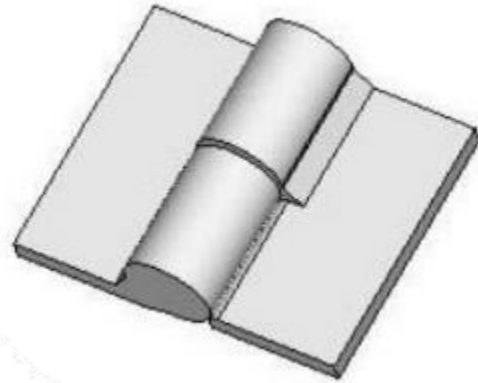

14" x 12 5/16" Stainless Steel Heavy Duty Hinges

Model Number: 2250 RH-304

Price: £ POR (PRICE ON REQUEST)

- Material Type: 304L Stainless Steel
- Mount: Weld On
- Maximum Door Weight: 25,000 LBS
- Maximum Radial Load: 14,000 LBS
- Approx Width: 12 5/16"
- Height: 14"
- Leaf Thickness: 1 1/4"
- Weight: 105 LBS