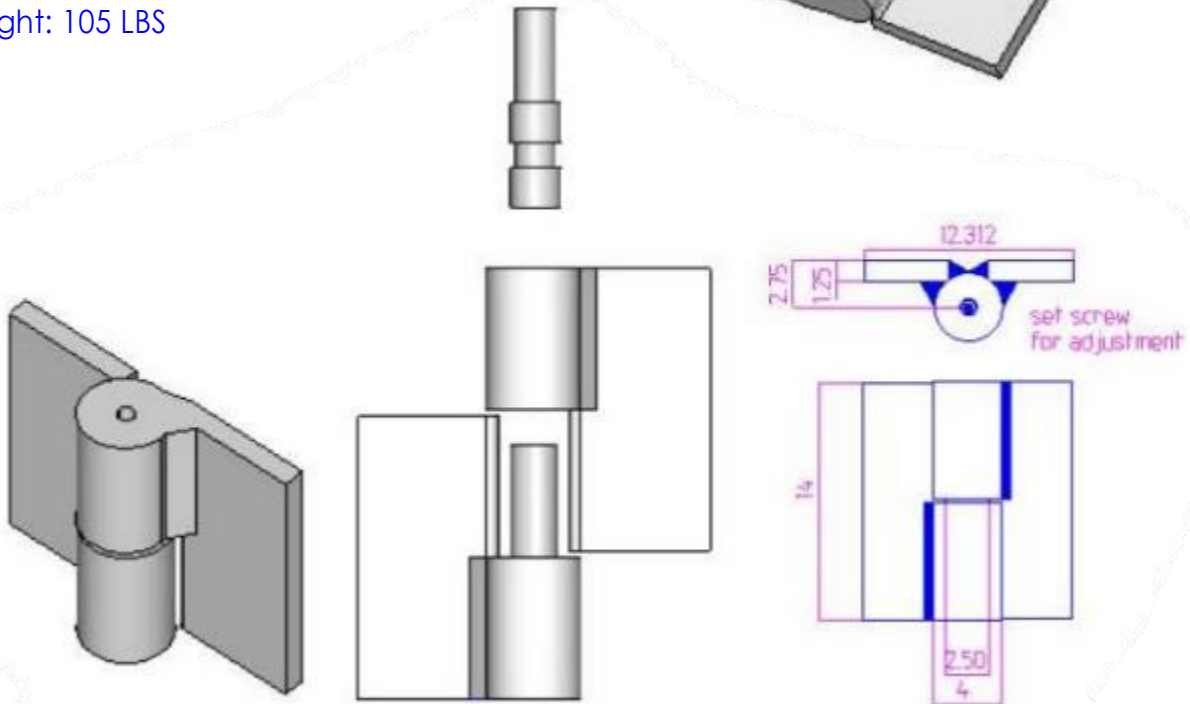

14" x 12 5/16" Stainless Steel Heavy Duty Hinges

Model Number: 2250 RH-316

Price: £ POR (PRICE ON REQUEST)

- Material Type: 316L Stainless Steel
- Mount: Weld On
- Maximum Door Weight: 25,000 LBS
- Maximum Radial Load: 14,000 LBS
- Approx Width: 12 5/16"
- Height: 14"
- Leaf Thickness: 1 1/4"
- Weight: 105 LBS