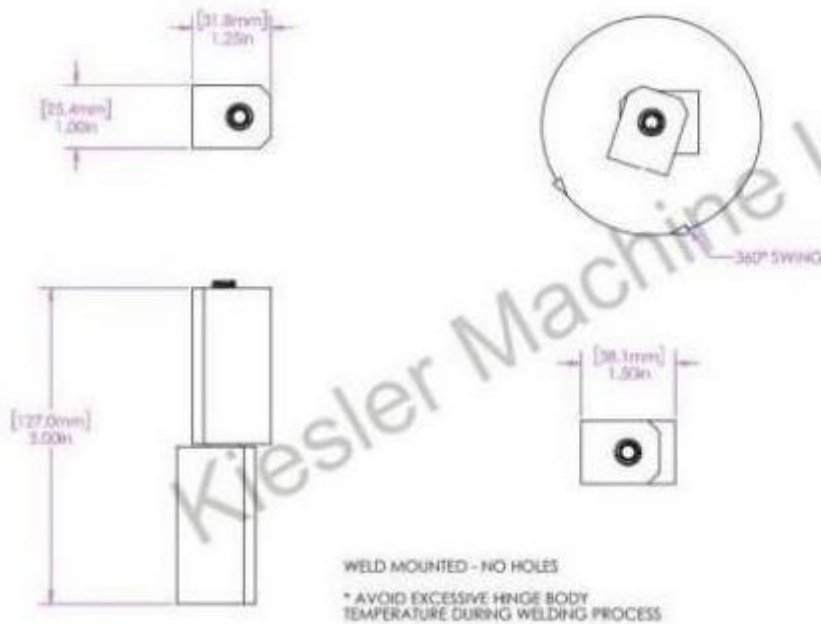

5" x 1 1/4" Barrel Hinge

Model Number: 2500KB

Price: £ 160

- Material Type: Carbon Steel
- Maximum Vertical Load: 1,000 LBS
- Maximum Radial Load: 400 LBS
- Approx. Width: 1.25 x 1.5"
- Height: 5"
- Weight: 2 LBS
- Mounting: Weld-on