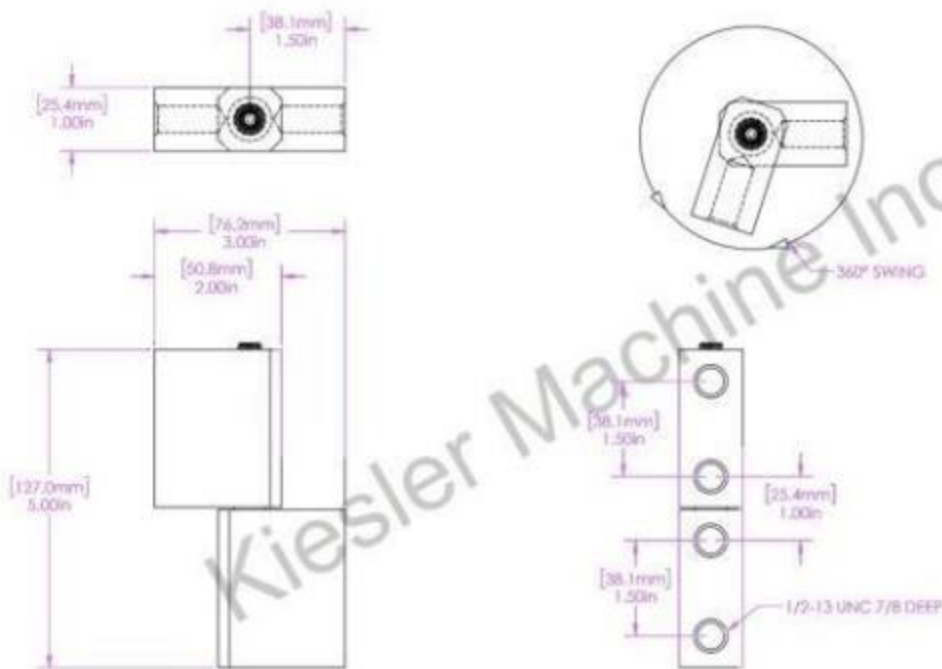

5"x 3" Extended Barrel Hinges

Model Number: 2500KS

Price: £ 186.30

- Material Type: Carbon Steel
- Maximum Vertical Load: 1000 LBS
- Maximum Radial Load: 400 LBS
- Approx. Width: 3"
- Height: 5"
- Weight: 4.5 LBS