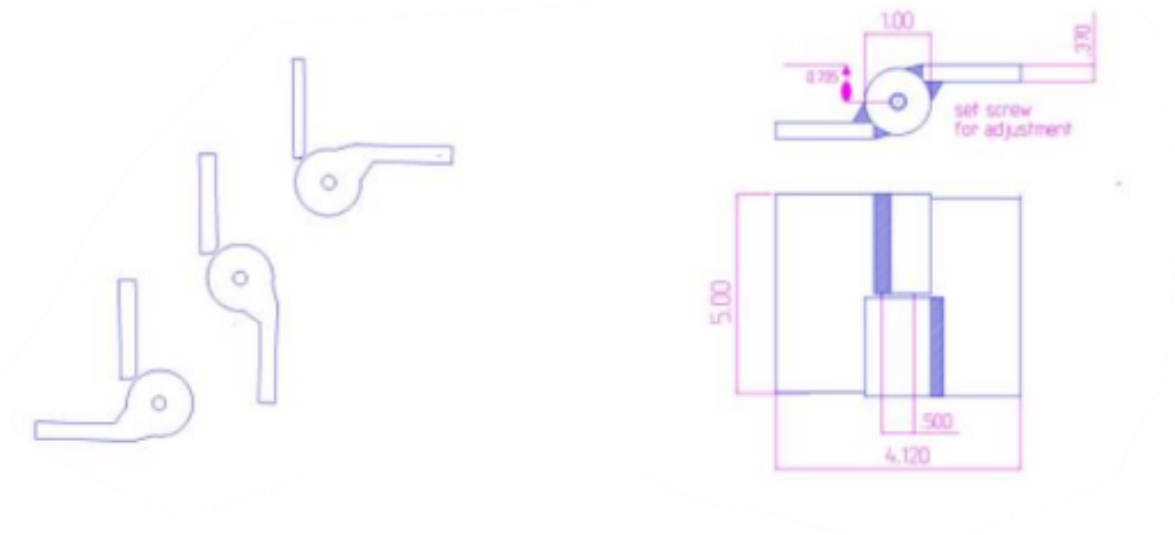

5" x 4 1/8" Heavy Duty Half Mortise Hinge

Model Number: 2500LH-304 Half Mortise

Price: £ 365

- Application: Half-mortise
- Type: Left-Hand
- Material Type: 304L Stainless Steel
- Maximum Door Weight: 1,000 lbs.
- Maximum Radial Load: 400 lbs.
- Mount: Weld-On or Bolt-On
- Approximate Width: 4 1/8 "
- Height: 5"
- Weight: 4 lbs.
- Bearing Type: Needle & Thrust Bearings
- Finish: Plain
- Service: Heavy Duty