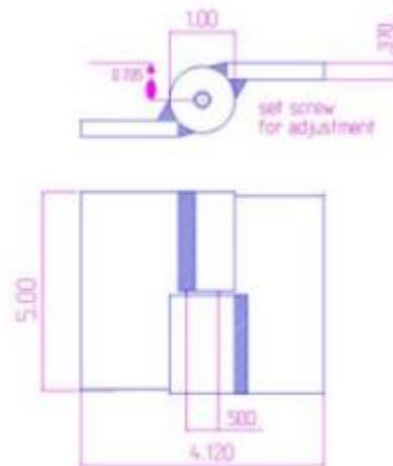

5" x 4 1/8 " Stainless Steel Half Mortise Hinges

Model Number: 2500LH-304 Half Mortise

Price: £ 365

- Application: Half-mortise
- Type: Left-Hand
- Material Type: 304L Stainless Steel
- Maximum Door Weight: 1,000 lbs.
- Maximum Radial Load: 400 lbs.
- Mount: Weld-On or Bolt-On
- Approximate Width: 4 1/8 "
- Height: 5"
- Weight: 4 lbs.
- Bearing Type: Needle & Thrust Bearings
- Finish: Plain
- Service: Heavy Duty