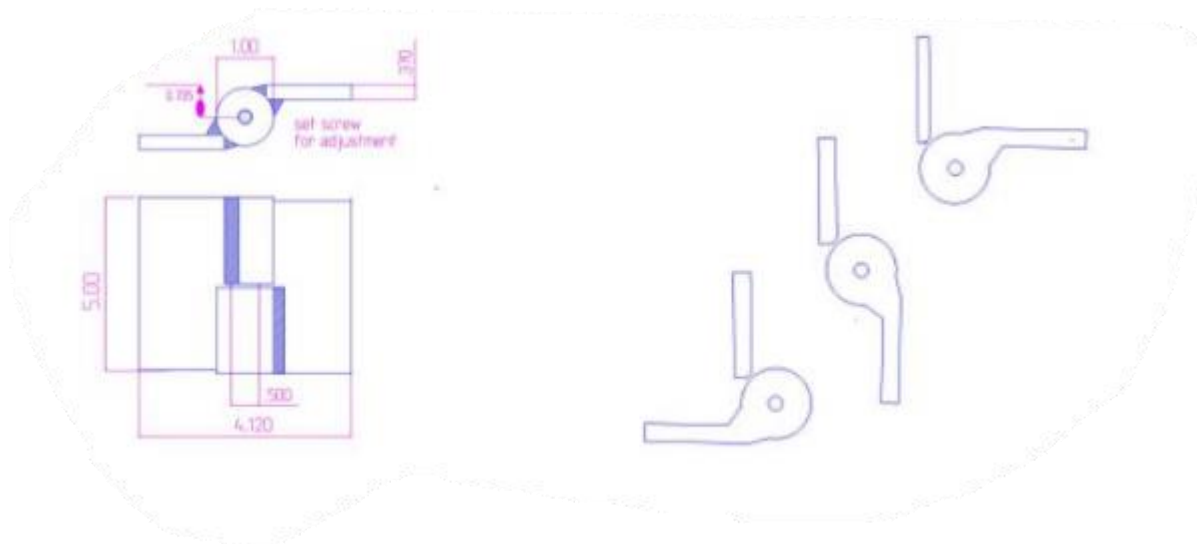

5" x 4 1/8" Heavy Duty Half Mortise Hinge

Model Number: 2500LH-316 Half Mortise

Price: £ 385

- Application: Half Mortise
- Type: Left-Hand
- Material Type: 316L Stainless Steel
- Maximum Door Weight: 1,000 lbs.
- Maximum Radial Load: 400 lbs.
- Mount: Weld-On or Bolt-On
- Approximate Width: 4 1/8"
- Height: 5"
- Weight: 4 lbs.
- Bearing Type: Needle & Thrust Bearings
- Finish: Plain
- Service: Heavy Duty