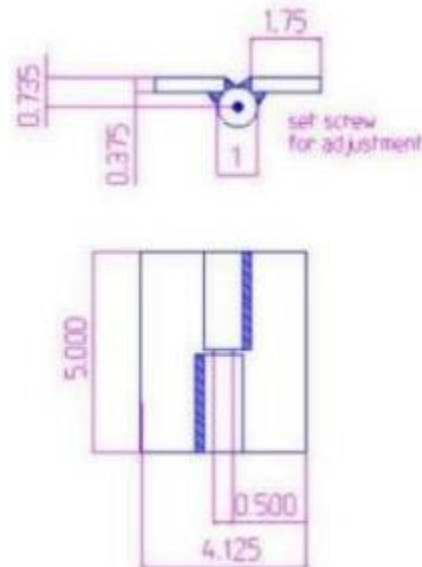

5" x 4 1/8" Carbon Steel Heavy Duty Hinge

Model Number: 2500LH-GALV

Price: £ 319.95

- Maximum Door Weight: 1,000 LBS
- Maximum Radial Load: 400 LBS
- Approx Width: 4 1/8"
- Height: 5"
- Leaf Thickness: 3/8"
- Weight: 4 LBS
- Mount: Bolt On
- Material Type: Carbon Steel
- Finish: Hot Dipped Galvanized