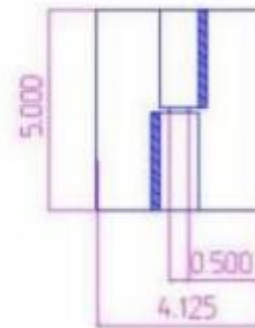

5" x 4 1/8" Carbon Steel Heavy Duty Hinge

Model Number: 2500LH-ZINC

Price: £ 279.45

- Maximum Door Weight: 1,000 LBS
- Maximum Radial Load: 400 LBS
- Approx Width: 4 1/8"
- Height: 5"
- Leaf Thickness: 3/8"
- Weight: 4 LBS
- Mount: Bolt On
- Material Type: Carbon Steel
- Finish: Zinc Plated