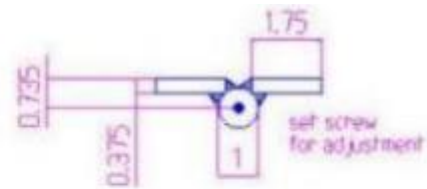

5" x 4 1/8" Carbon Steel Heavy Duty Hinge

Model Number: 2500LH-ZINC

Price: £ 279.45

- Maximum Door Weight: 1,000 LBS
- Maximum Radial Load: 400 LBS
- Approx Width: 4 1/8"
- Height: 5"
- Leaf Thickness: 3/8"
- Weight: 4 LBS
- Mount: Bolt On
- Material Type: Carbon Steel
- Finish: Zinc Plated