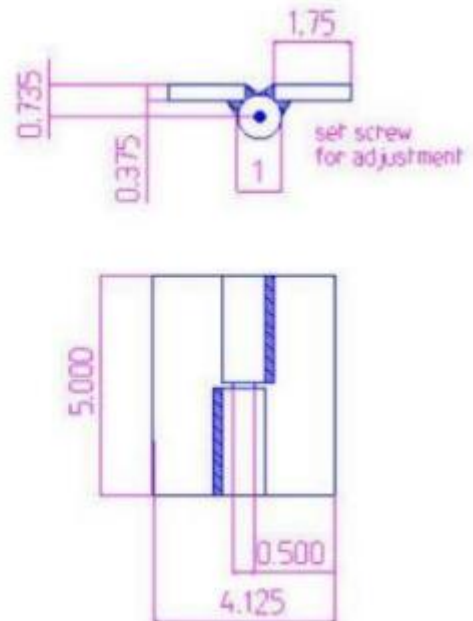

5" x 4 1/8" Carbon Steel Heavy Duty Hinges

Model Number: 2500LH-ZINC

Price: £ 280

- Maximum Door Weight: 1,000 LBS
- Maximum Radial Load: 400 LBS
- Approx Width: 4 1/8"
- Height: 5"
- Leaf Thickness: 3/8"
- Weight: 4 LBS
- Mount: Bolt On
- Material Type: Carbon Steel
- Finish: Zinc Plated