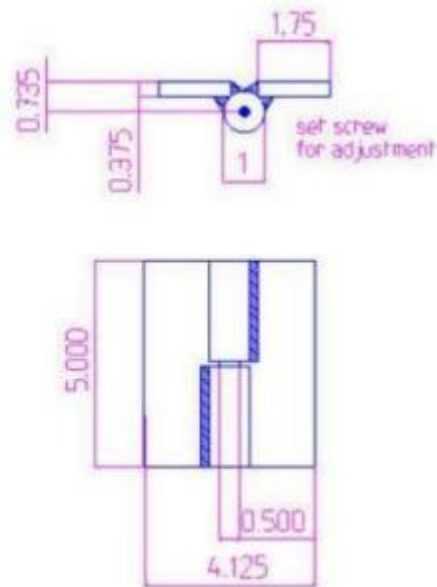

## 5" x 4 1/8" Carbon Steel Heavy Duty Hinges

Model Number: 2500LH

Price: £ 384.75

- Maximum Door Weight: 1,000 LBS
- Maximum Radial Load: 400 LBS
- Approx Width: 4 1/8"
- Height: 5"
- Leaf Thickness: 3/8"
- Weight: 4 LBS
- Mount: Weld On
- Material Type: Carbon Steel